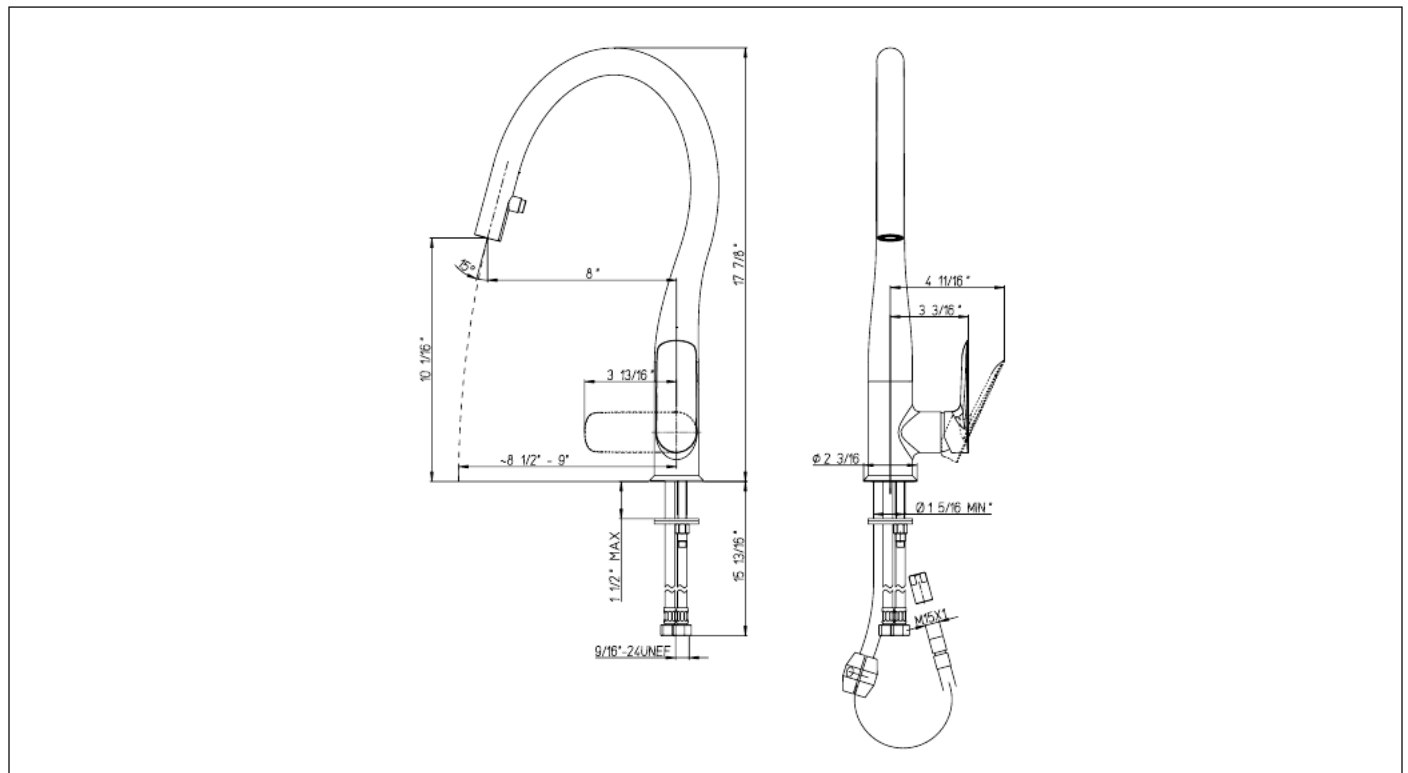

RK59100

Kitchen pulldown

FINISHES

RK59100PC Polished Chrome
 RK59100BN Brushed Nickel

STANDARDS

- Compliant with ASME A112.18.1 - CSA B125.1
- Compliant with ANSI/NSF 61
- Certified by IAPMO R&T Lab
- Meets EPA Water Sense Certification:
 1.8gpm, L/min 6.8
- ADA Compliant

FEATURES

- Solid brass construction
- Single Control Operation
- 180° Spout Rotation
- 2 Function Sprayer (Spray/Stream)
- Step-By-Step Installation Instructions

DIMENSIONS

Project _____
 Contractor _____