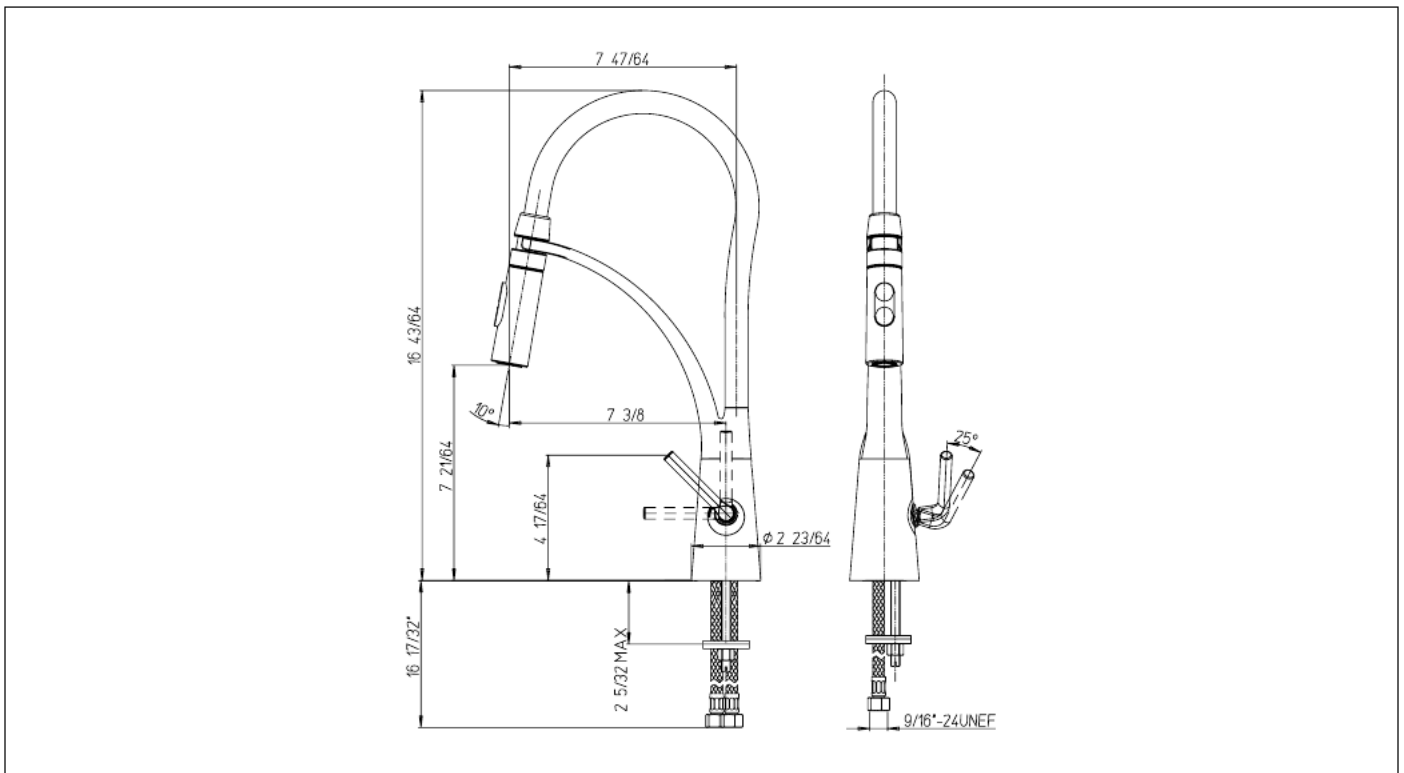

**AC54200**

Culinary kitchen

**FINISHES**

AC54200PC Polished Chrome  
AC54200BB Brushed Black

**STANDARDS**

- Compliant with ASME A112.18.1 - CSA B125.1
- Compliant with ANSI/NSF 61
- Certified by IAPMO R&T Lab
- Meets EPA Water Sense Certification:  
1.8gpm, L/min 6.8
- ADA Compliant

**FEATURES**

- Solid brass construction
- Single Control Operation
- 300° Spout Rotation
- 2 Function Sprayer (Spray/Stream)
- Step-By-Step Installation Instructions

**DIMENSIONS**

Project \_\_\_\_\_  
Contractor \_\_\_\_\_