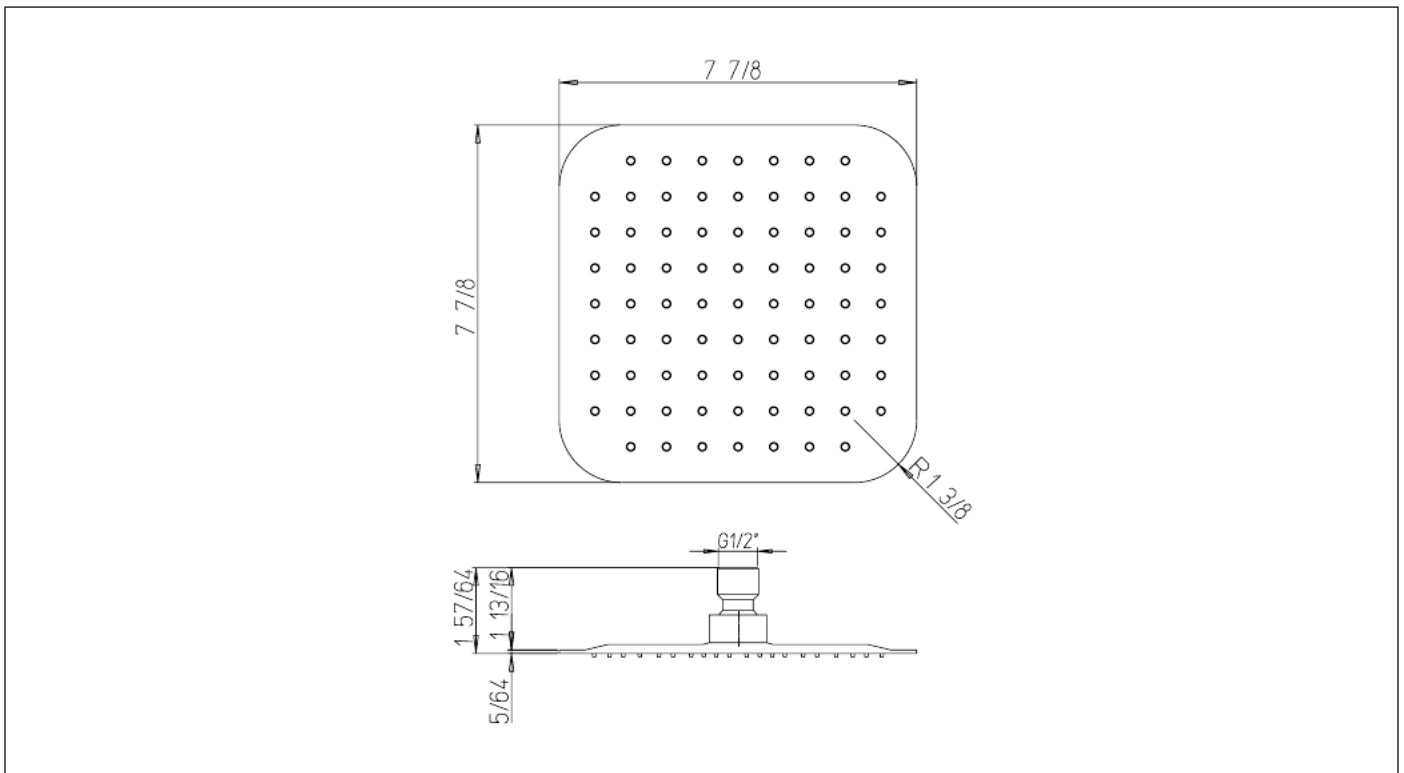

94759S8C

8" Showerhead
only Square

FINISHES

- 94759S8CPC Polished Chrome
- 94759S8CBN Brushed Nickel
- 94759S8CBG Brushed Gold
- 94759S8CBB Brushed Black

STANDARDS

- Compliant with ASME A112.18.1 - CSA B125.1
- CEC listed

FEATURES

- Solid Brass Construction
- 1/2" NPT Connection
- 1.8 GPM @ 60 PSI MAX
- Step-By-Step Installation Instructions

DIMENSIONS

Project _____
Contractor _____