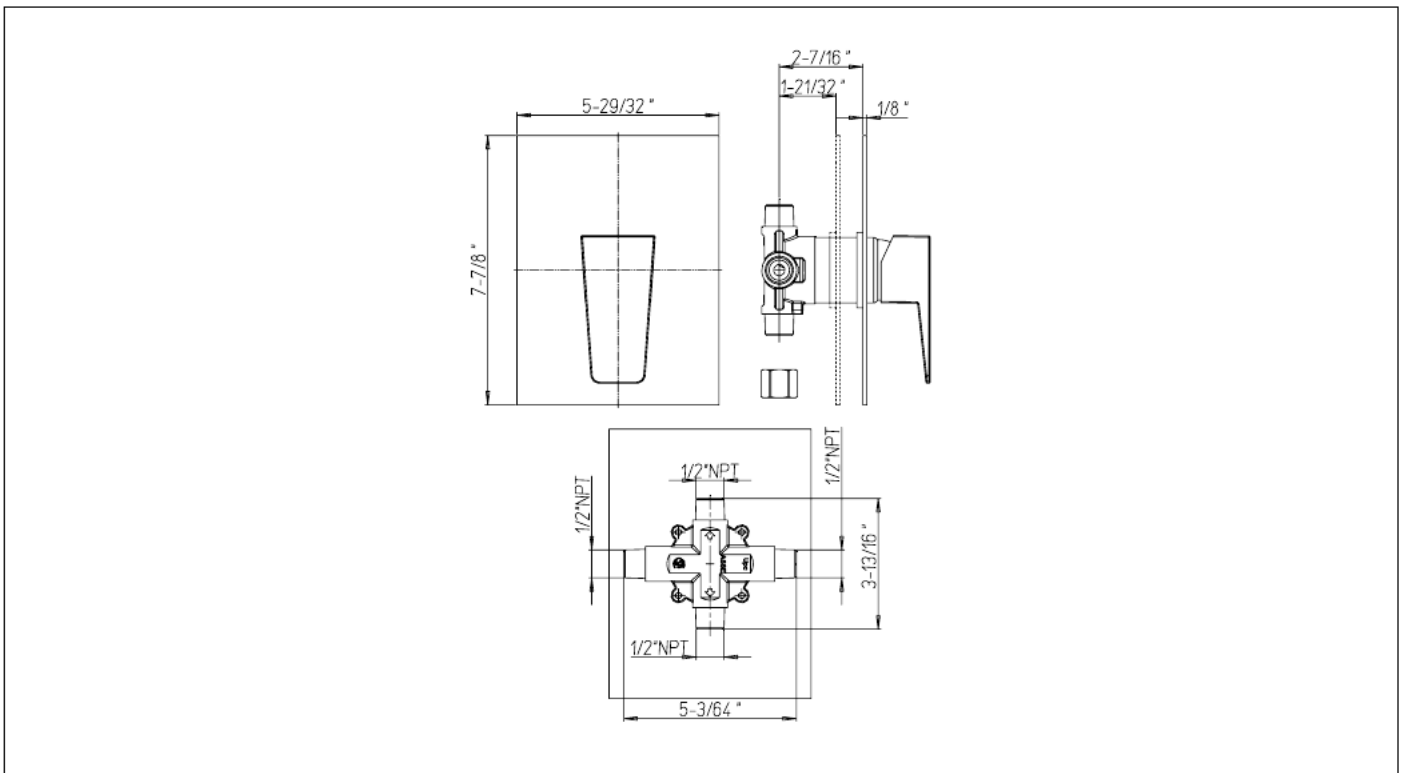

9468700

Pressure Balance Valve Trim Only

needs rough VALVE 697

FINISHES

- 9468700PC Polished Chrome
- 9468700BN Brushed Nickel
- 9468700BB Brushed Black

STANDARDS

- Compliant with ASME A112.18.1 - CSA B125.1 when sold with rough valve
- Certified by IAPMO R&T Lab when sold with rough valve
- ADA Compliant

FEATURES

- Solid Brass Construction
- Pressure Balance Trim
- Built-in volume control
- Includes pressure balance cartridge
- 1/2" Pressure Balance Valve featuring Ceramic Discs
- Step-By-Step Installation Instructions

DIMENSIONS

Project _____
 Contractor _____