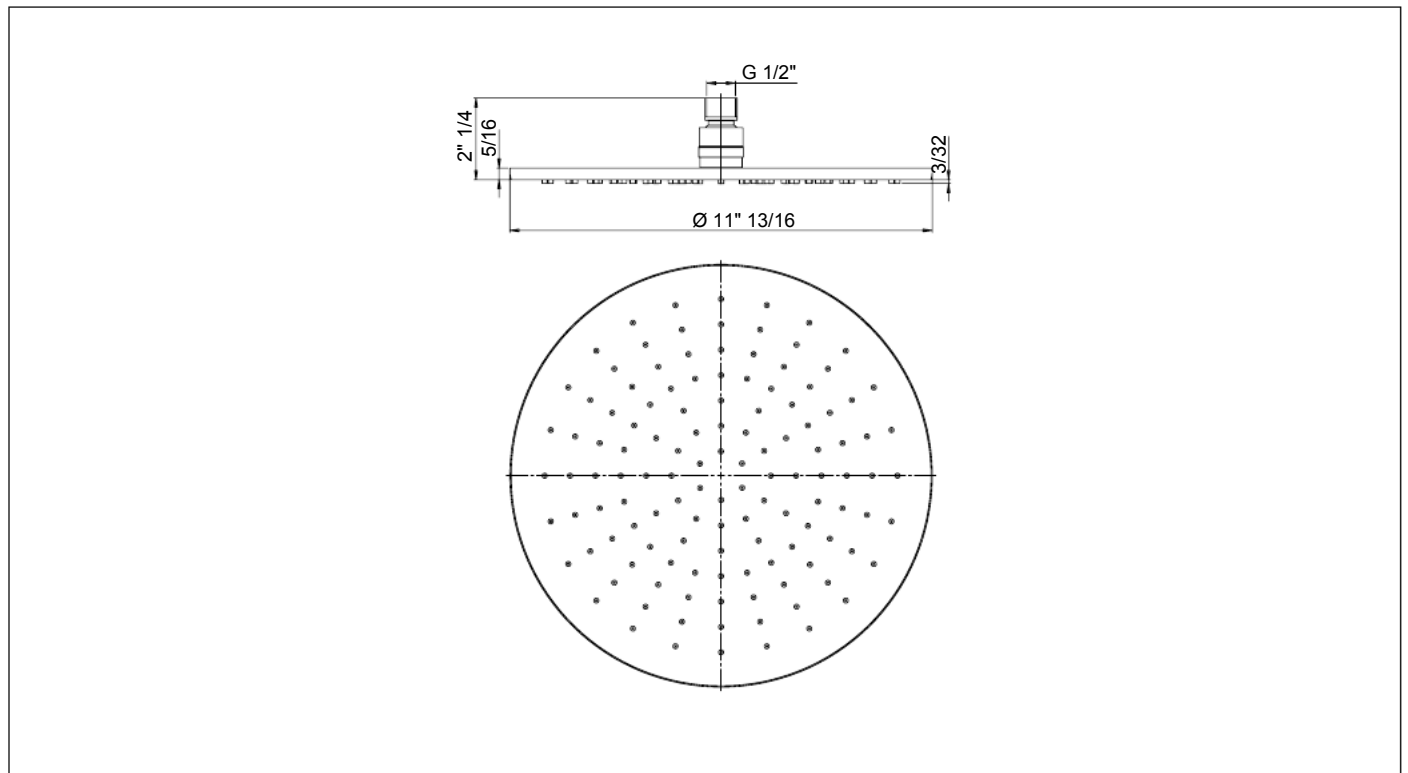

92760S2C
 12" Brass Round
 Showerhead

FINISHES

- 92760S2CPC Polished Chrome
- 92760S2CBN Brushed Nickel
- 92760S2CBG Brushed Gold
- 92760S2CBB Brushed Black

STANDARDS

- Compliant with ASME A112.18.1 - CSA B125.1
- CEC listed

FEATURES

- Solid Brass Construction
- 1/2" NPT Connection
- 1.8 GPM @ 60 PSI MAX
- Step-By-Step Installation Instructions

DIMENSIONS

Project _____
 Contractor _____