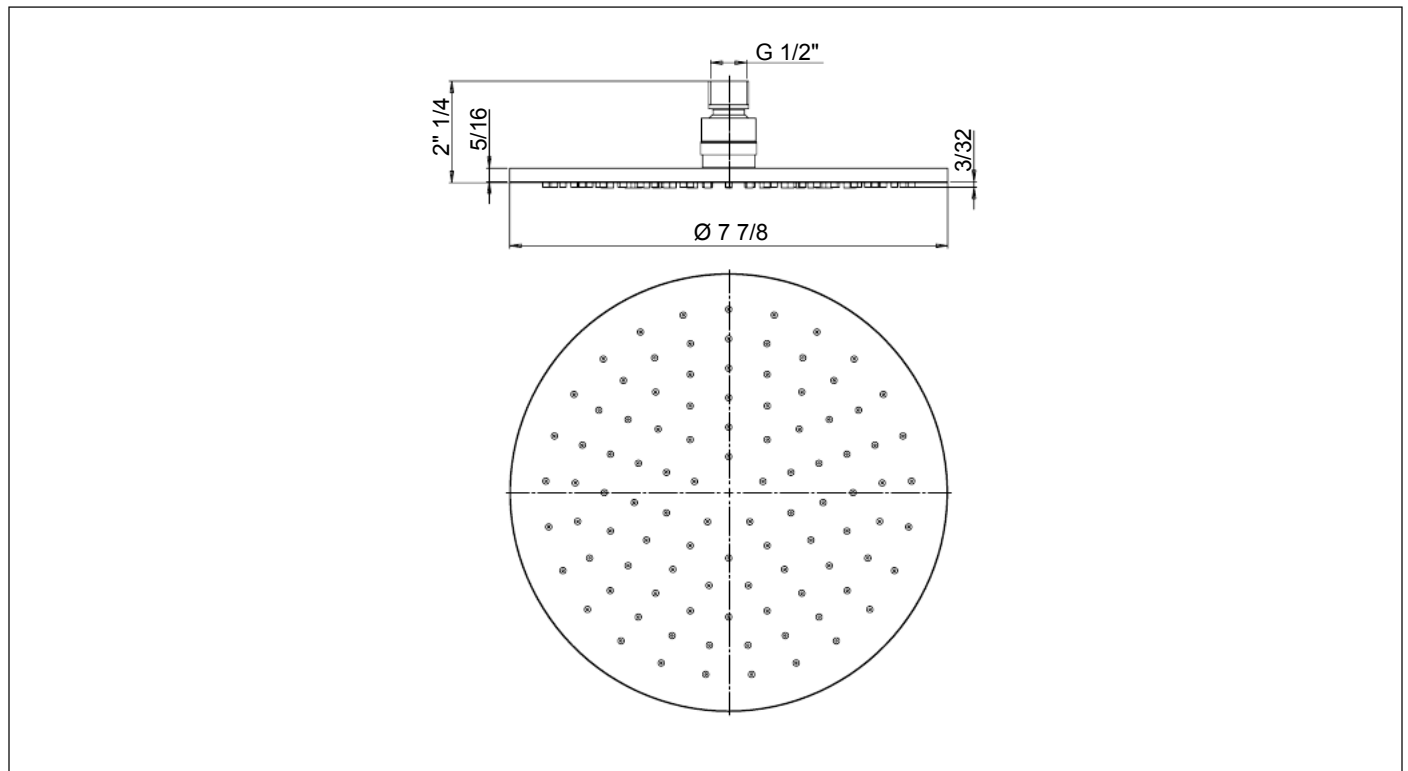

92760S1C
 8" Brass Round
 Showerhead

FINISHES

- 92760S1CPC Polished Chrome
- 92760S1CBN Brushed Nickel
- 92760S1CBG Brushed Gold
- 92760S1CBB Brushed Black

STANDARDS

- Compliant with ASME A112.18.1 - CSA B125.1
- CEC listed

FEATURES

- Solid Brass Construction
- 1/2" NPT Connection
- 1.8 GPM @ 60 PSI MAX
- Step-By-Step Installation Instructions

DIMENSIONS

Project _____
 Contractor _____