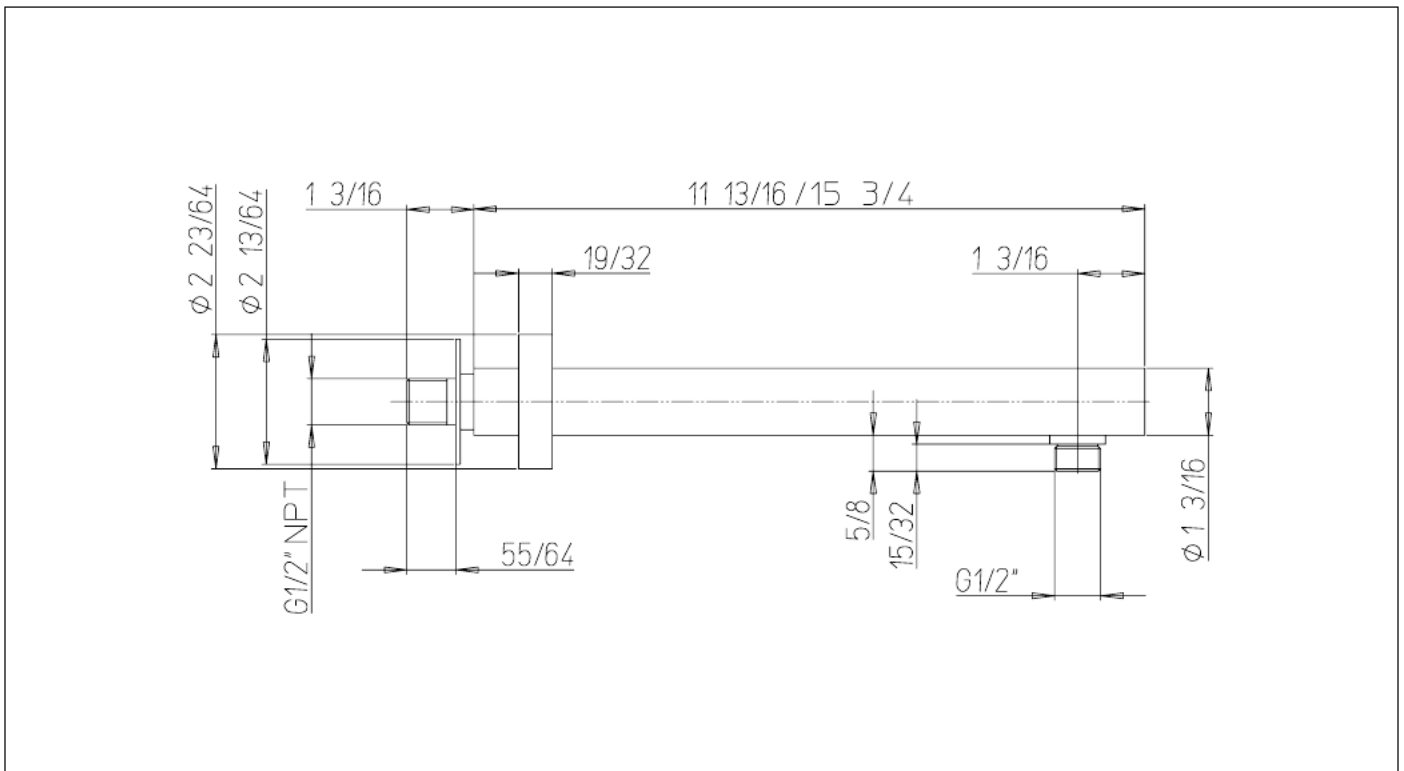

92745SP

Supported Shower Arm
Round 12"

FINISHES

- 92745SPPC Polished Chrome
- 92745SPBN Brushed Nickel
- 92745SPBG Brushed Gold
- 92745SPBB Brushed Black

STANDARDS

- Compliant with ASME A112.18.1 - CSA B125.1

FEATURES

- Solid Brass Construction
- 1/2" male NPT connection
- Round Flange to support arm
- Step-By-Step Installation Instructions

DIMENSIONS

Project _____
Contractor _____