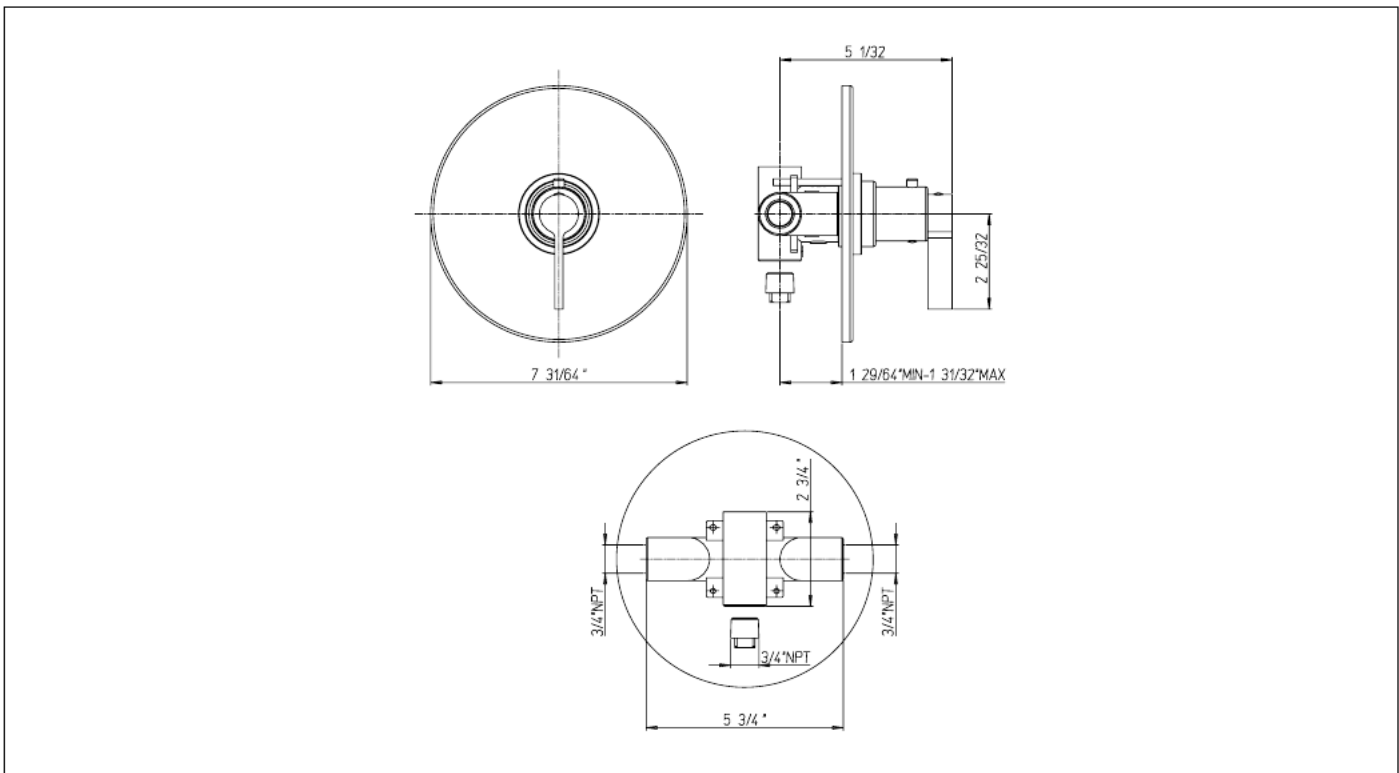

92711L0

3/4" Thermostatic Valve Trim

needs rough VALVE 711

FINISHES

- 92711L0PC Polished Chrome
- 92711L0BN Brushed Nickel
- 92711L0BG Brushed Gold
- 92711L0BB Brushed Black

STANDARDS

- Compliant with ASME A112.18.1 - CSA B125.1 when sold with rough valve
- Certified by IAPMO R&T Lab when sold with rough valve
- ADA Compliant

FEATURES

- Solid Brass Construction
- Complete Trim Kit
- Thermo Control Cartridge
- Independent Temperature Control
- Stop limit temperature device included
- Step-By-Step Installation Instructions

DIMENSIONS