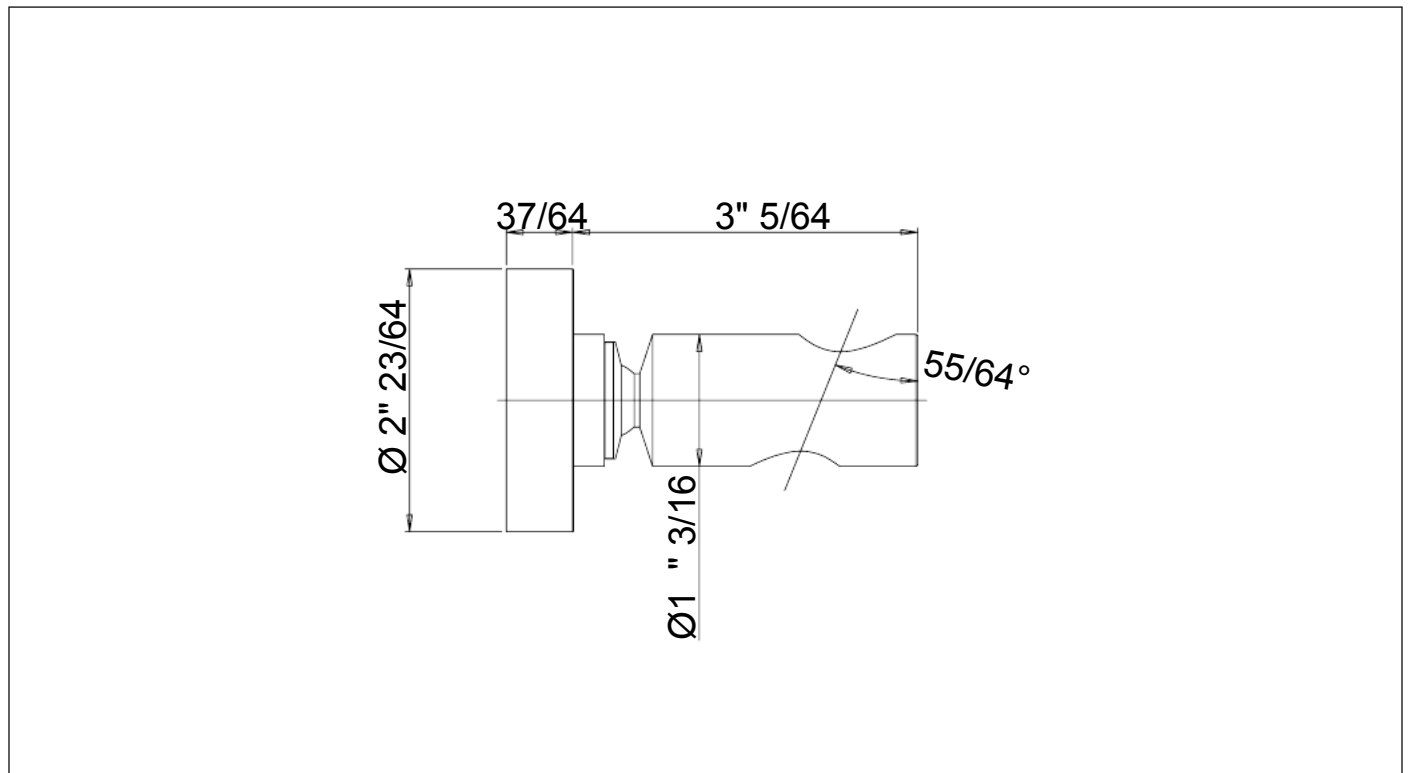

9270000

Round Handheld
Shower Hook

FINISHES

- 9270000PC Polished Chrome
- 9270000BN Brushed Nickel
- 9270000BG Brushed Gold
- 9270000BB Brushed Black

STANDARDS

- Compliant with ASME A112.18.1 - CSA B125.1

FEATURES

- Solid Brass Construction
- Step-By-Step Installation Instructions

DIMENSIONS

Project _____
Contractor _____