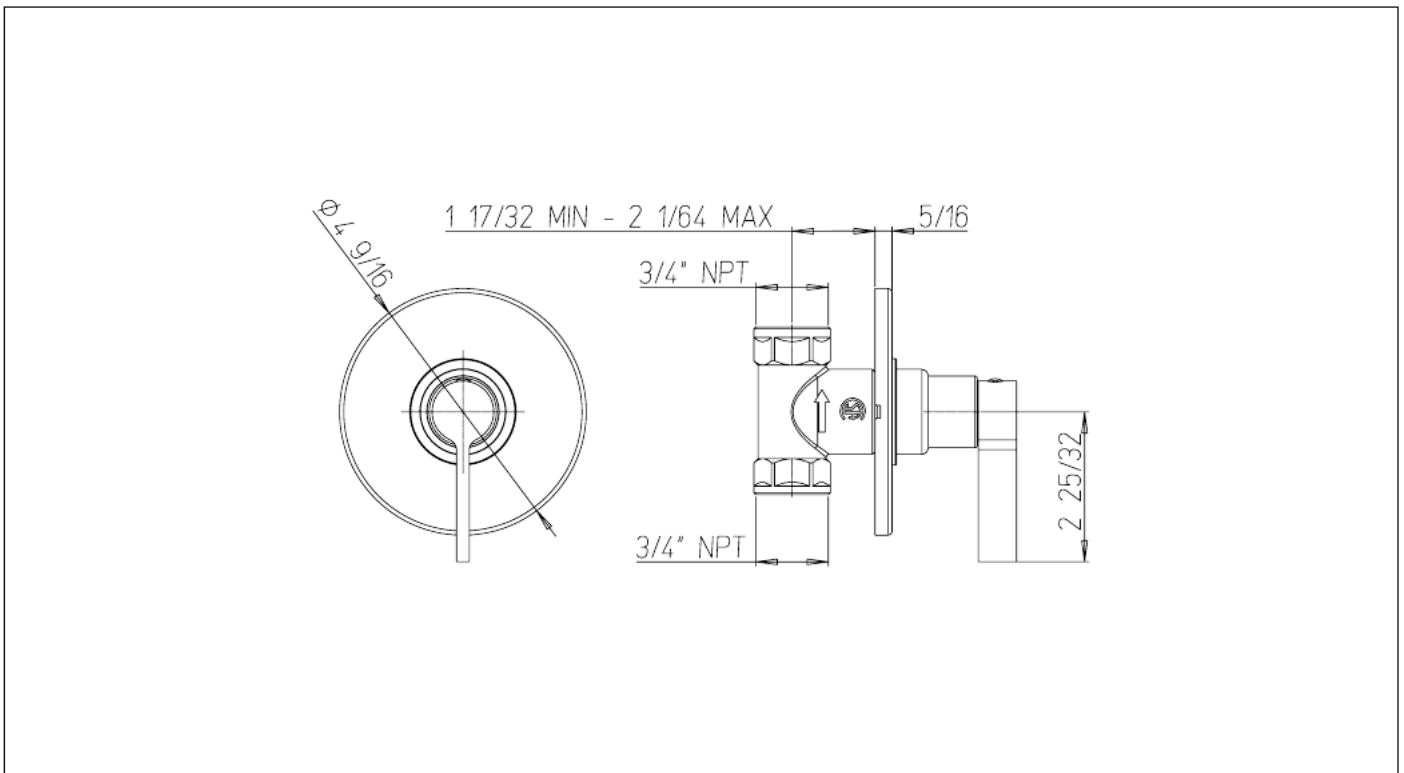

92402L0

Volume Control Trim

needs rough VALVE 400 / 402

FINISHES

- 92402L0PC Polished Chrome
- 92402L0BN Brushed Nickel
- 92402L0BG Brushed Gold
- 92402L0BB Brushed Black

STANDARDS

- Compliant with ASME A112.18.1 - CSA B125.1 when sold with rough valve
- Certified by IAPMO R&T Lab when sold with rough valve
- ADA Compliant

FEATURES

- Solid Brass Construction
- Complete Trim Kit
- 1/4 turn ceramic disc valve
- Step-By-Step Installation Instructions

DIMENSIONS

Project _____
 Contractor _____