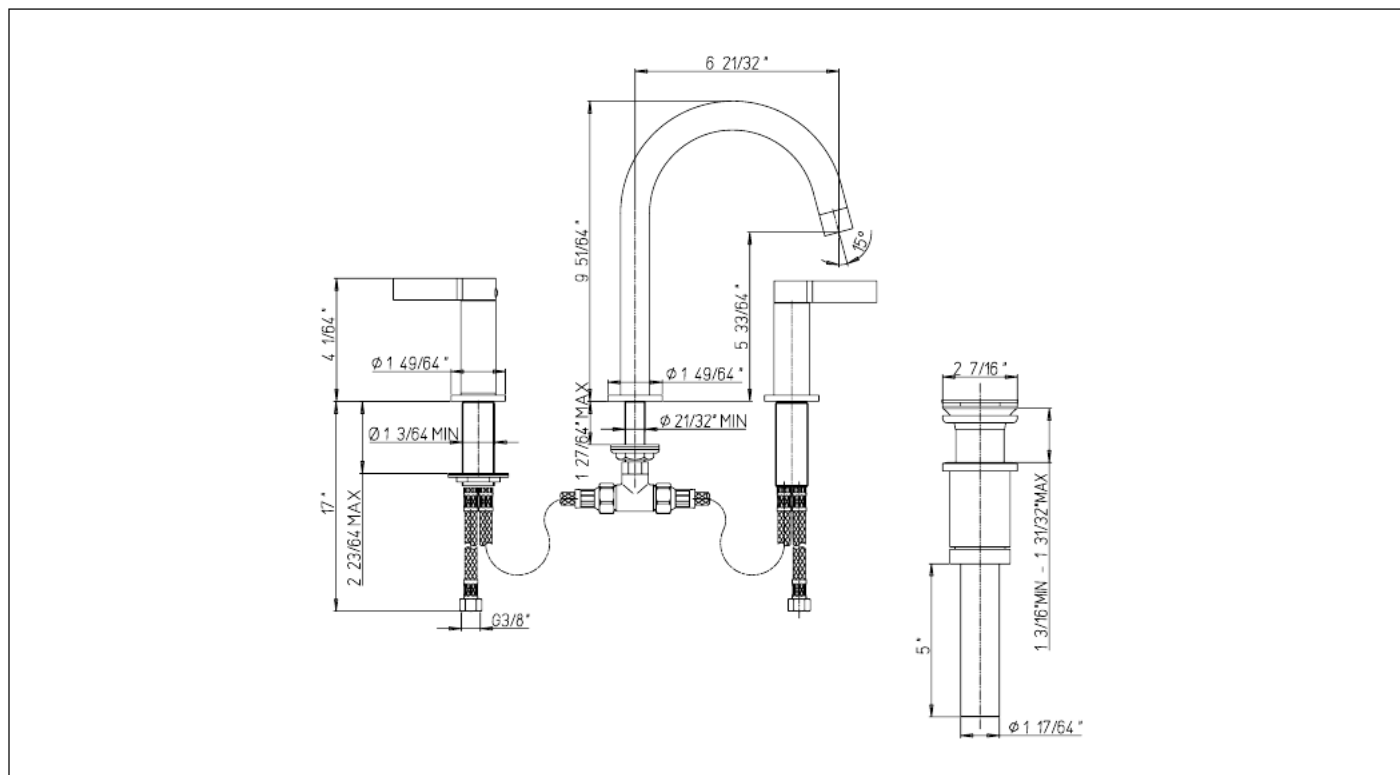

922140C

8" Widespread Lavatory

FINISHES

- 922140CPC Polished Chrome
- 922140CBN Brushed Nickel
- 922140CBG Brushed Gold
- 922140CBB Brushed Black

STANDARDS

- Compliant with ASME A112.18.1 - CSA B125.1
- Compliant with ANSI/NSF 61
- Compliant with NSF 372 (Low lead)
- Certified by IAPMO R&T Lab
- Meets EPA Water Sense Certification: 1.2gpm, 4.5L/min
- ADA Compliant

FEATURES

- Solid Brass Construction
- 1/4 turn Ceramic Disc Valve
- Metal Pop-up assembly
- Step-By-Step Installation Instructions

DIMENSIONS

Project _____
 Contractor _____