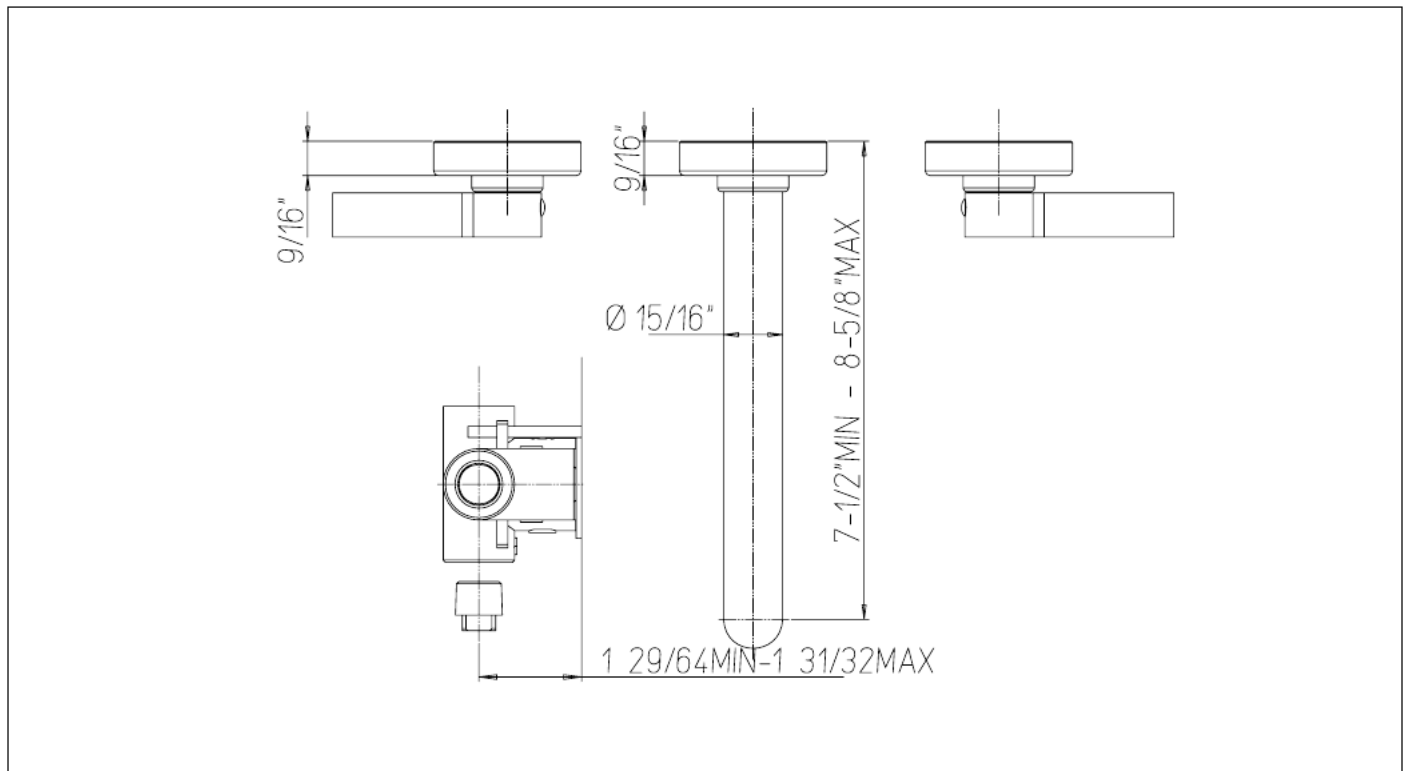

**922070C**

8" wall mounted lavatory faucet  
external trim only

needs rough VALVE 207

**FINISHES**

- 921070CPC Polished Chrome
- 921070CBN Brushed Nickel
- 921070CBG Brushed Gold
- 921070CBB Brushed Black

**FEATURES**

- Solid Brass Construction
- 1/4 turn Ceramic Disc Valve
- Step-By-Step Installation Instructions

**DIMENSIONS**

Project \_\_\_\_\_  
Contractor \_\_\_\_\_