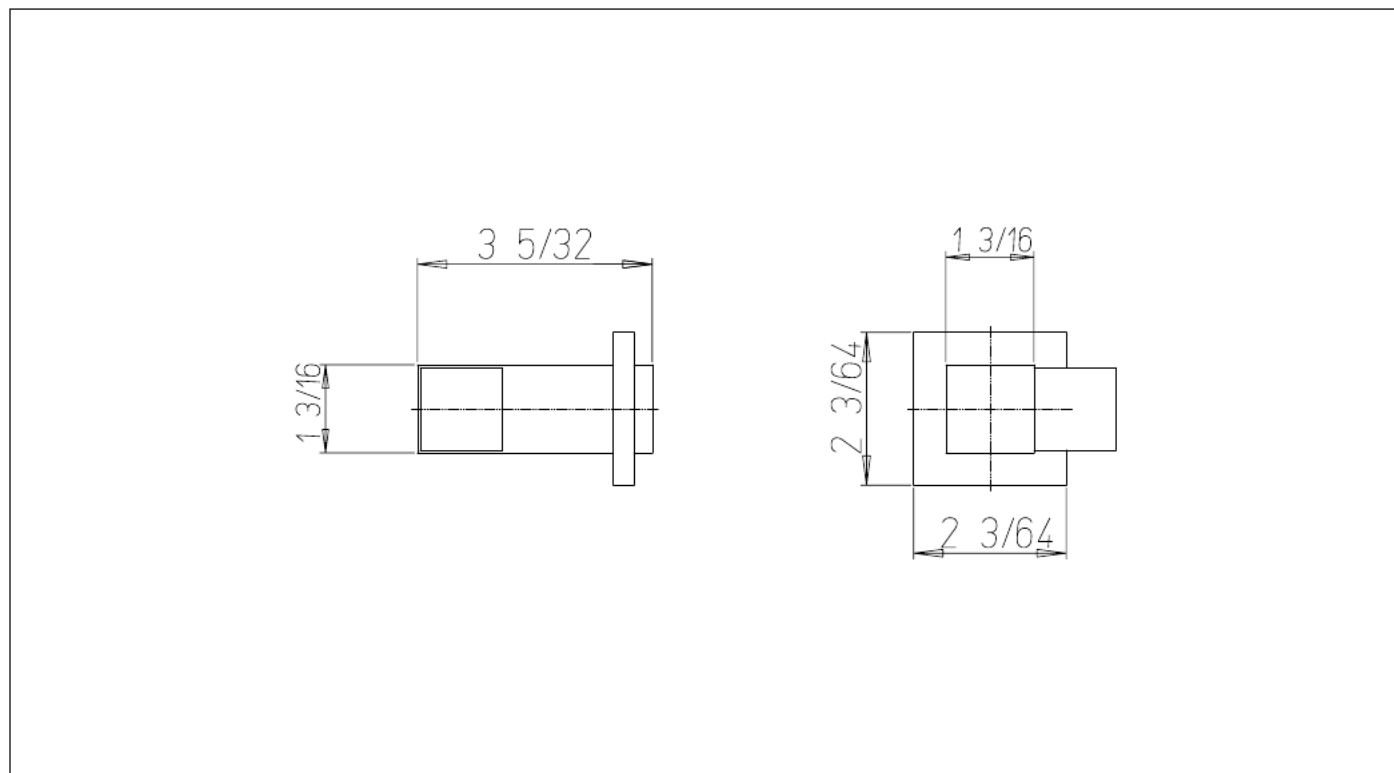

8470000

Square Handheld
Shower Hook

FINISHES

8470000PC Polished Chrome
8470000BN Brushed Nickel
8470000BB Brushed Black

STANDARDS

- Compliant with ASME A112.18.1 - CSA B125.1

FEATURES

Solid Brass Construction
Step-By-Step Installation Instructions

DIMENSIONS

Project _____

Contractor _____