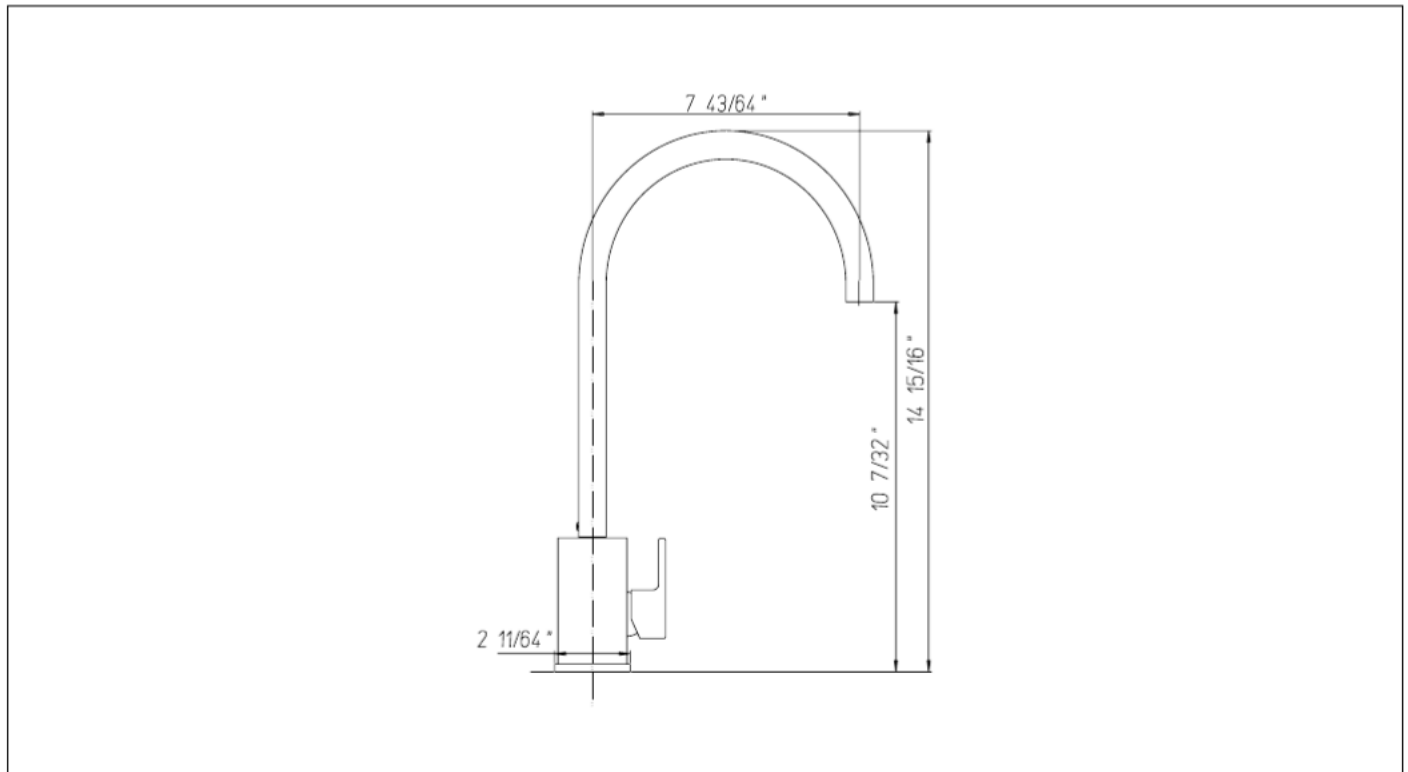

8459300

Monoblock Single Control Kitchen

FINISHES

- 8459300PC Polished Chrome
- 8459300BN Brushed Nickel

STANDARDS

- Compliant with ASME A112.18.1 - CSA B125.1
- Compliant with ANSI/NSF 61
- Certified by IAPMO R&T Lab
- Meets EPA Water Sense Certification:
1.8gpm, L/min 6.8

FEATURES

- Solid brass construction
- Single control ceramic disc valve
- 180° spout rotation
- Step-By-Step Installation Instructions

DIMENSIONS

Project _____
Contractor _____