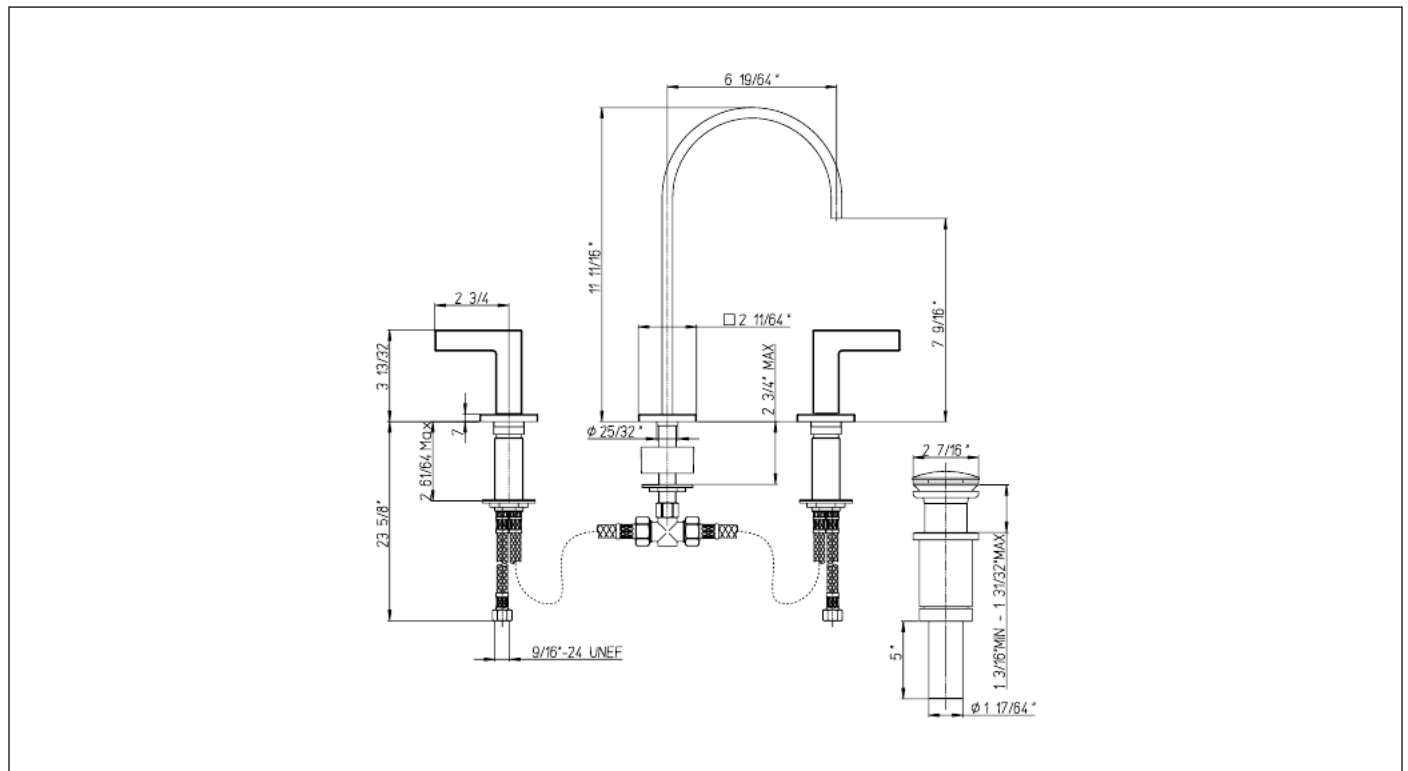

842140C
8" Widespread Lavatory

Both handle
included

FINISHES

842140CPC Polished Chrome
842140CBN Brushed Nickel

STANDARDS

- Compliant with ASME A112.18.1 - CSA B125.1
- Compliant with ANSI/NSF 61
- Compliant with NSF 372 (Low lead)
- Certified by IAPMO R&T Lab
- Meets EPA Water Sense Certification:
1.2gpm, 4.5L/min
- ADA Compliant

FEATURES

- 1.2 GPM Flow Rate
- Solid Brass Construction
- 1/4 turn ceramic disc valve
- Turn Ceramic Disc Valves
- Metal Pop-up
- 3 hole installation
- Step-By-Step Installation Instructions
- Limited Lifetime Warranty

DIMENSIONS

Project _____
Contractor _____