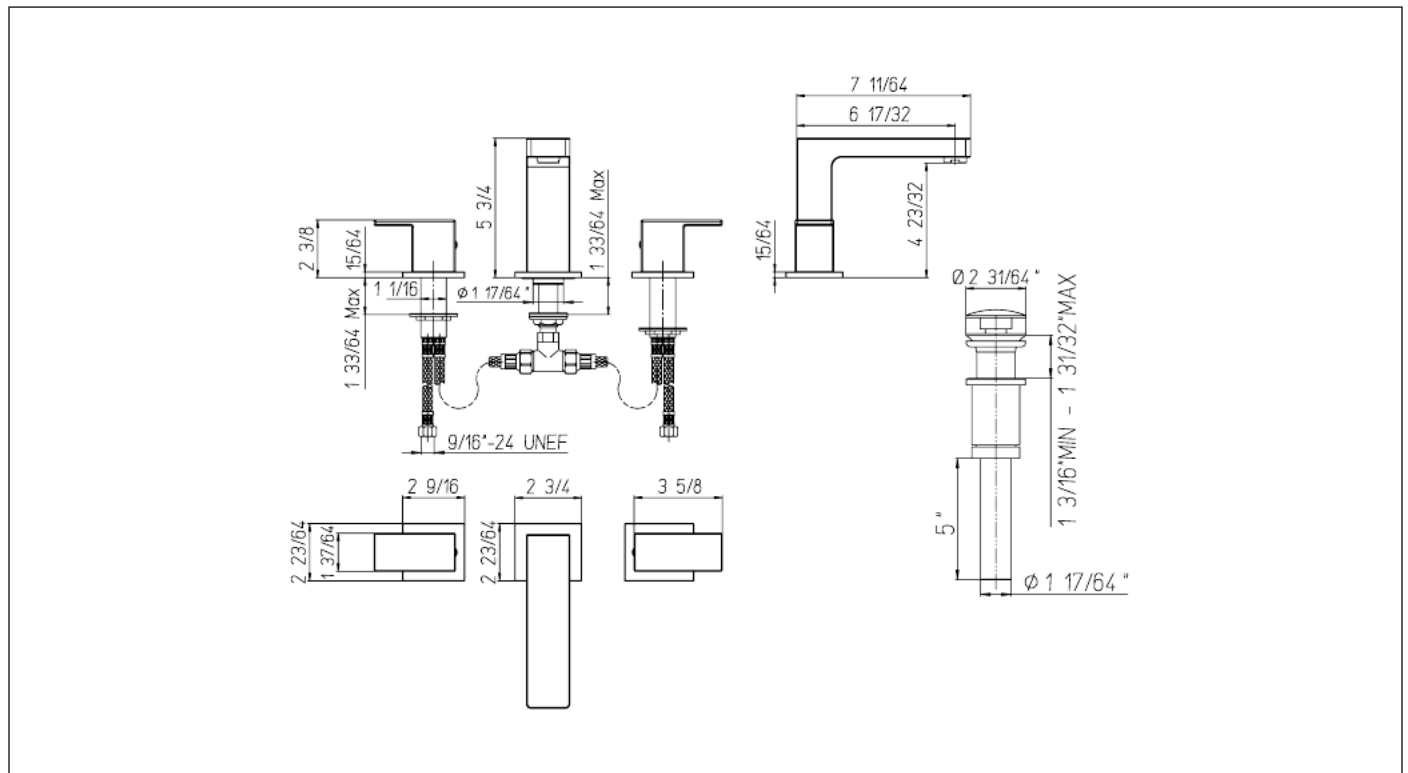

**842120C**  
8" Widespread Lavatory

**FINISHES**

- 842120CPC Polished Chrome
- 842120CBN Brushed Nickel
- 842120CBB Brushed Black

**STANDARDS**

- Compliant with ASME A112.18.1 - CSA B125.1
- Compliant with ANSI/NSF 61
- Compliant with NSF 372 (Low lead)
- Certified by IAPMO R&T Lab
- Meets EPA Water Sense Certification:  
1.2gpm, 4.5L/min
- ADA Compliant

**FEATURES**

- Solid Brass Construction
- 1/4 turn Ceramic Disc Valve
- Metal Pop-up assembly
- Step-By-Step Installation Instructions

**DIMENSIONS**

Project \_\_\_\_\_  
Contractor \_\_\_\_\_