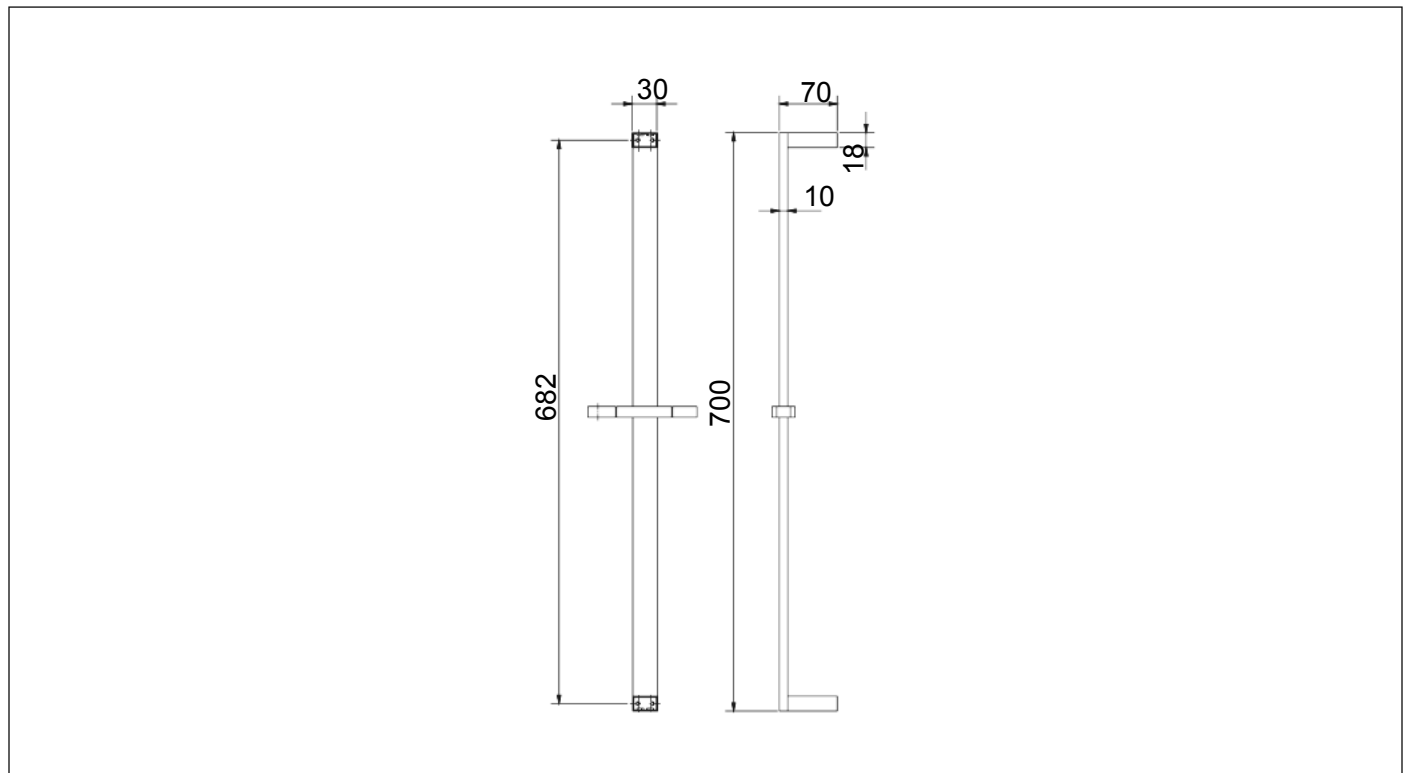

8412000

Adjustable Slide Bar
Handshower Set

FINISHES

- 8412000PC Polished Chrome
- 8412000BN Brushed Nickel
- 8412000BB Brushed Black

STANDARDS

- Compliant with ASME A112.18.1 - CSA B125.1

FEATURES

- Solid Brass Construction
- 30" Slide Bar with Adjustable Bracket
- Wall Mount Bracket
- Step-By-Step Installation Instructions

DIMENSIONS

Project _____
Contractor _____