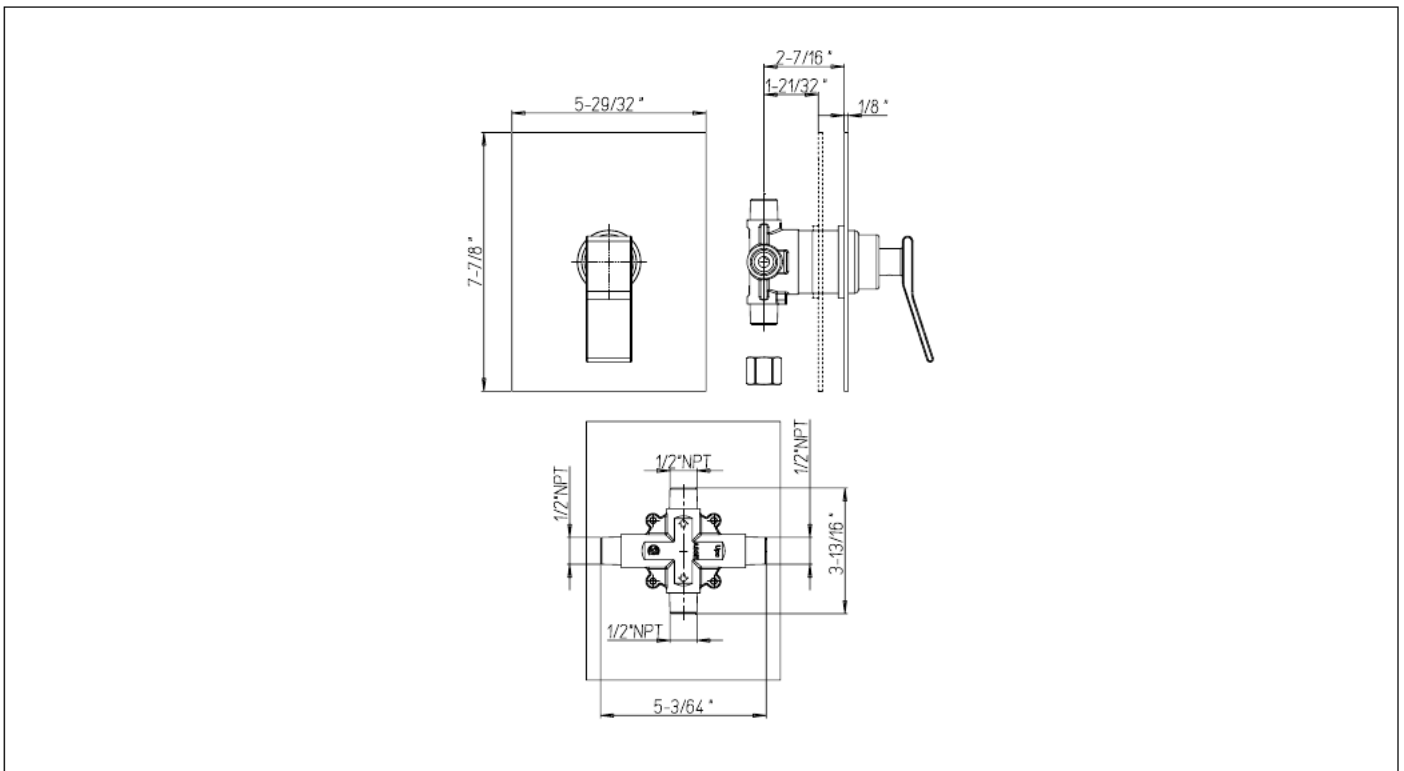

7468700

Pressure Balance Valve Trim Only

needs rough VALVE 697

FINISHES

- 7468700PC Polished Chrome
- 7468700BN Brushed Nickel

STANDARDS

- Compliant with ASME A112.18.1 - CSA B125.1 when sold with rough valve
- Certified by IAPMO R&T Lab when sold with rough valve
- ADA Compliant

FEATURES

- Solid Brass Construction
- Pressure Balance Trim
- Built-in volume control
- Includes pressure balance cartridge
- 1/2" Pressure Balance Valve featuring Ceramic Discs
- Step-By-Step Installation Instructions

DIMENSIONS

Project _____

Contractor _____