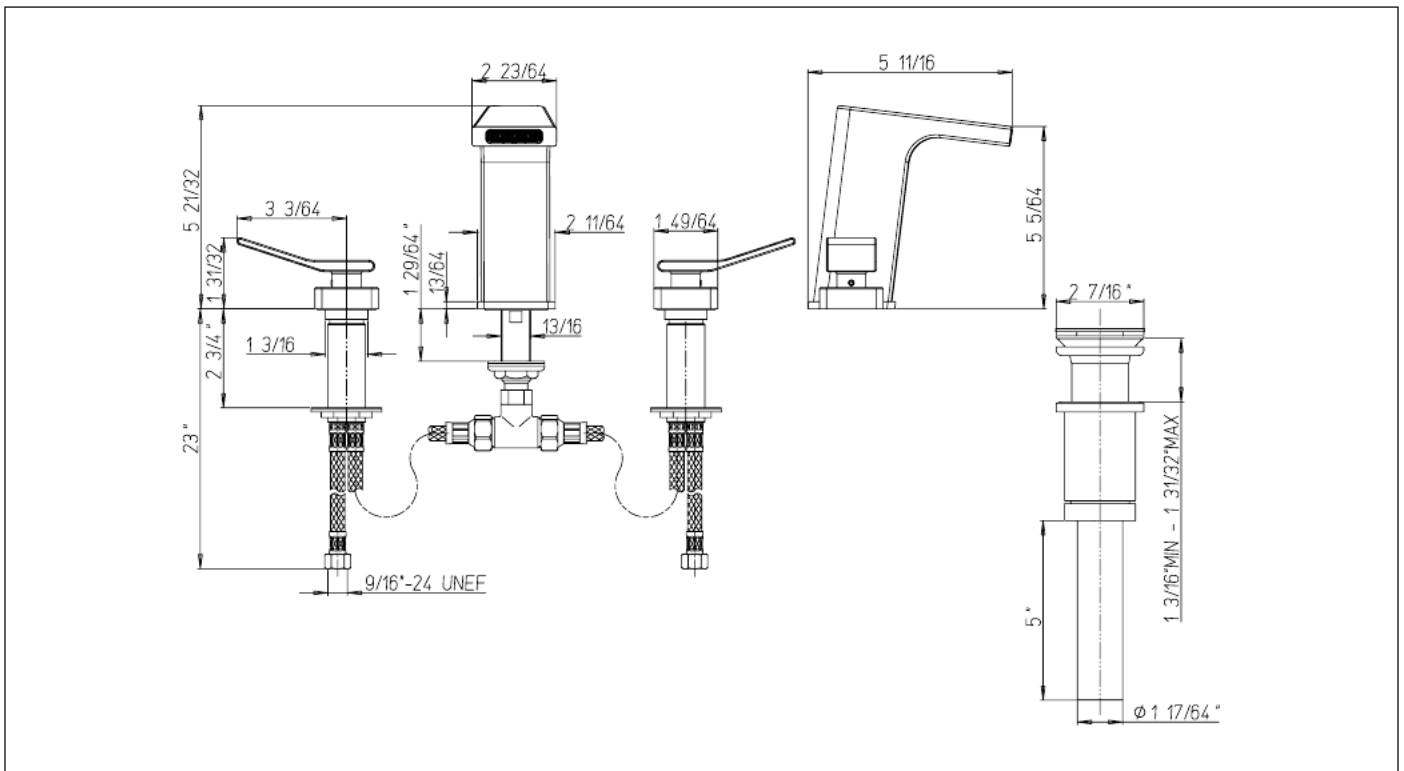

742140C
8" Widespread Lavatory

FINISHES

- 742140CPC Polished Chrome
- 742140CBN Brushed Nickel

STANDARDS

- Compliant with ASME A112.18.1 - CSA B125.1
- Compliant with ANSI/NSF 61
- Compliant with NSF 372 (Low lead)
- Certified by IAPMO R&T Lab
- Meets EPA Water Sense Certification: 1.2gpm, 4.5L/min
- ADA Compliant

FEATURES

- Solid Brass Construction
- 1/4 turn Ceramic Disc Valve
- Metal Pop-up assembly
- Step-By-Step Installation Instructions

DIMENSIONS

Project _____
Contractor _____