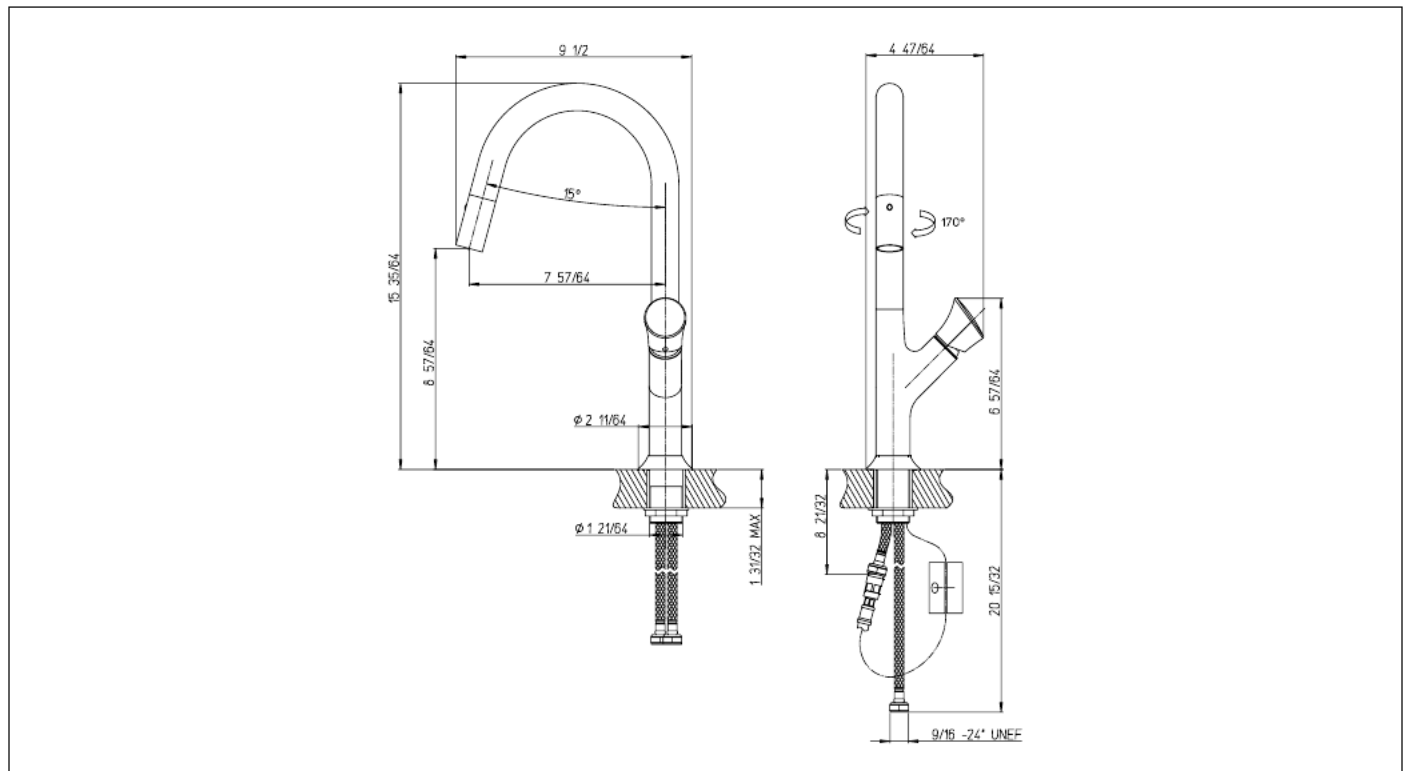

6459100

Kitchen pull-down

FINISHES

- 6459100PC Polished Chrome
- 6459100BB Brushed Black

STANDARDS

- Compliant with ASME A112.18.1 - CSA B125.1
- Compliant with ANSI/NSF 61
- Certified by IAPMO R&T Lab
- Meets EPA Water Sense Certification:
1.8gpm, L/min 6.8

FEATURES

- Solid brass construction
- Single Control Operation
- 180° Spout Rotation
- 2 Function Sprayer (Spray/Stream)
- Optional 3-hole deckplate sold separately
- Step-By-Step Installation Instructions

DIMENSIONS

Project _____
 Contractor _____