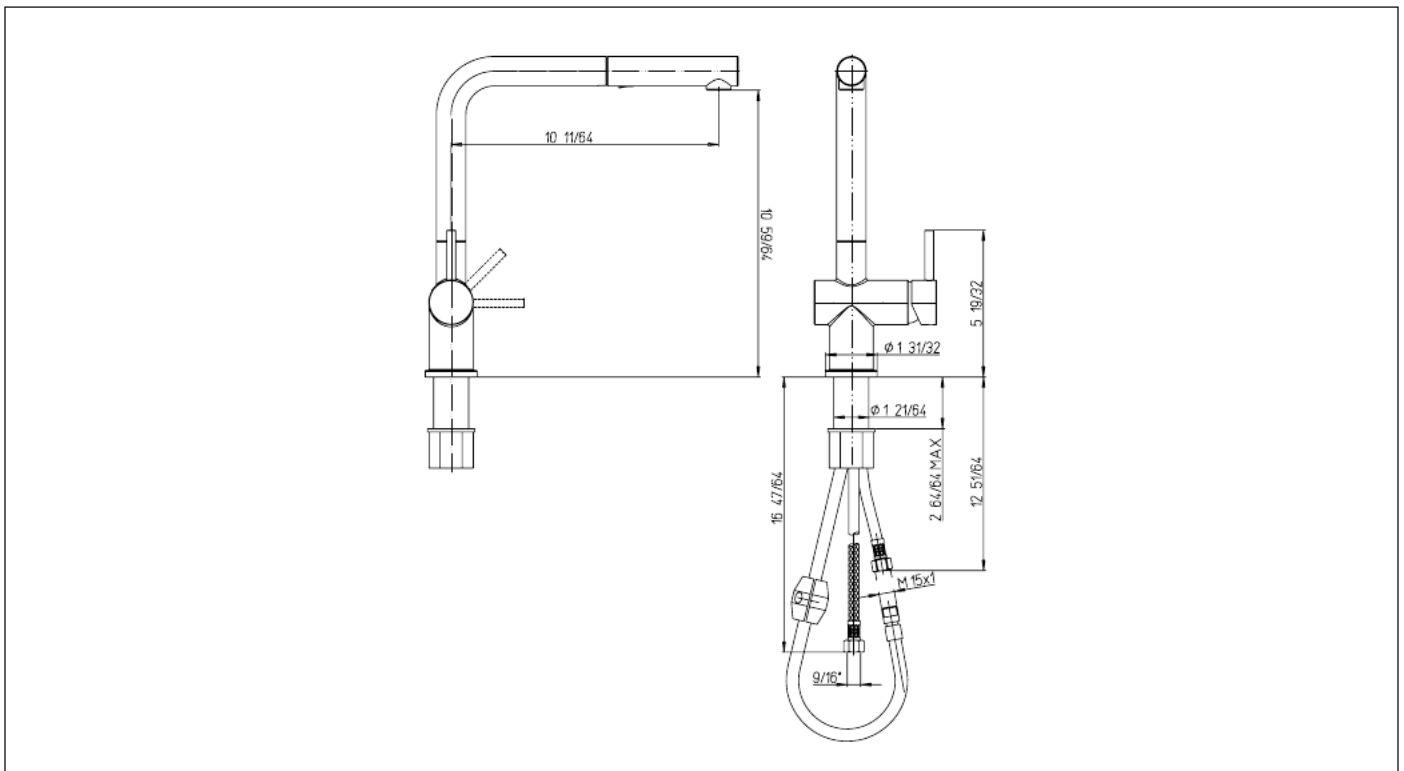

6456600

Kitchen Pull-Out

FINISHES

- 6456600PC Polished Chrome
- 6456600BN Brushed Nickel

STANDARDS

- Compliant with ASME A112.18.1 - CSA B125.1
- Compliant with ANSI/NSF 61
- Certified by IAPMO R&T Lab
- Meets EPA Water Sense Certification:
1.8gpm, L/min 6.8
- ADA Compliant

FEATURES

- Solid brass construction
- Single Control Operation
- 180° Spout Rotation
- 2 Function Sprayer (Spray/Stream)
- Optional 3-hole deckplate sold separately
- Step-By-Step Installation Instructions

DIMENSIONS

Project _____
Contractor _____