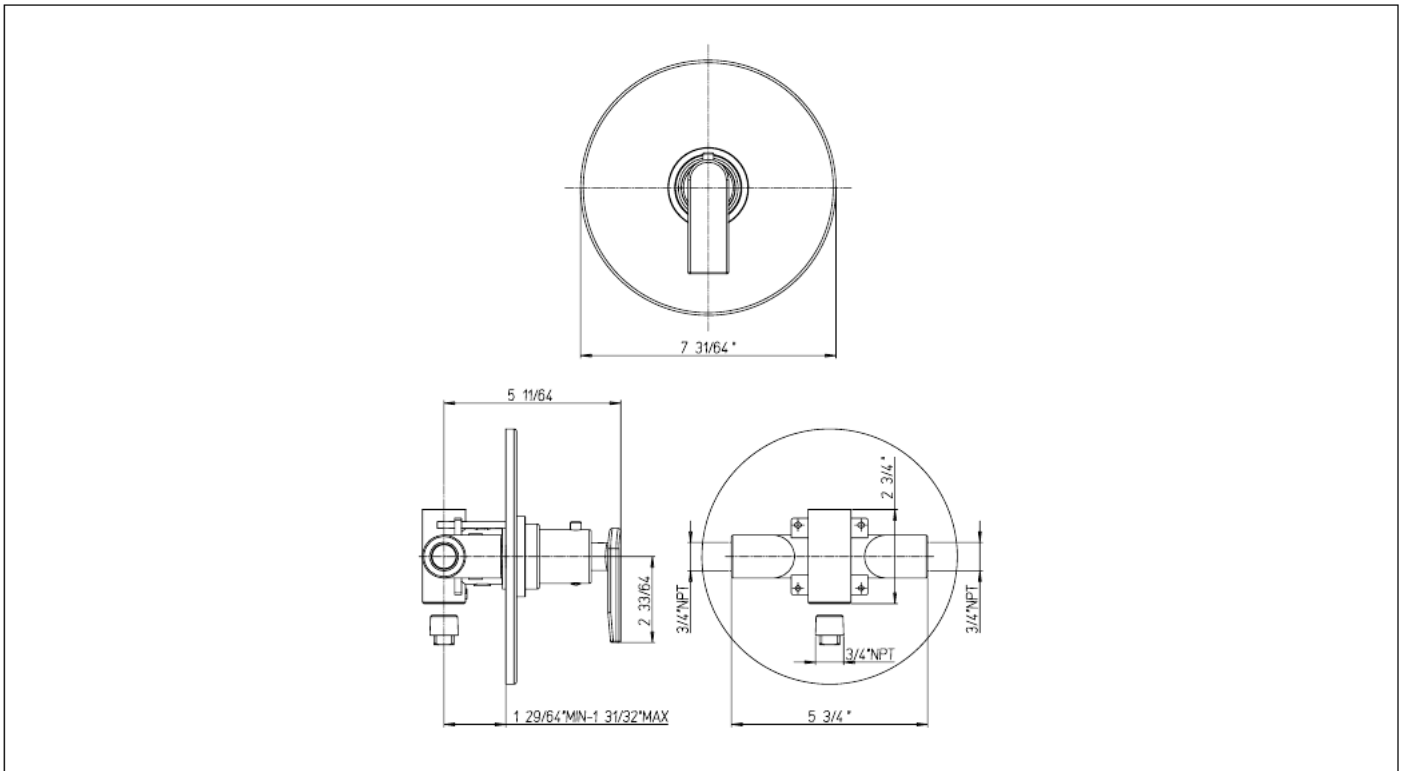

**6071100**

3/4" Thermostatic Valve Trim

needs rough VALVE 711

**FINISHES**

- 6071100PC Polished Chrome
- 6071100BG Brushed Gold
- 6071100BB Brushed Black

**STANDARDS**

- Compliant with ASME A112.18.1 - CSA B125.1 when sold with rough valve
- Certified by IAPMO R&T Lab when sold with rough valve
- ADA Compliant

**FEATURES**

- Solid Brass Construction
- Complete Trim Kit
- Thermo Control Cartridge
- Independent Temperature Control
- Stop limit temperature device included
- Step-By-Step Installation Instructions

**DIMENSIONS**

Project \_\_\_\_\_  
 Contractor \_\_\_\_\_