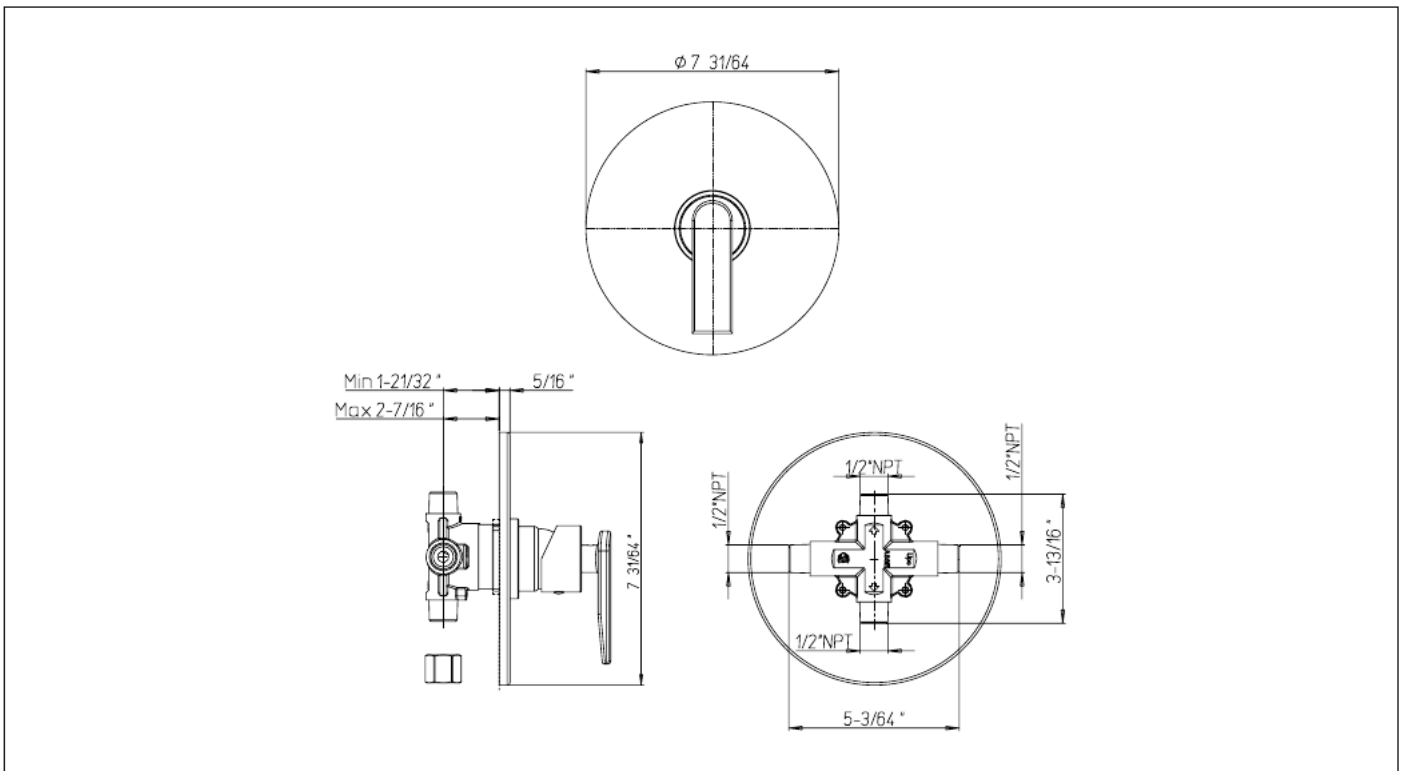

6068700

Pressure Balance Valve Trim Only

needs rough VALVE 697

FINISHES

- 6068700PC Polished Chrome
- 6068700BG Brushed Gold
- 6068700BB Brushed Black

STANDARDS

- Compliant with ASME A112.18.1 - CSA B125.1 when sold with rough valve
- Certified by IAPMO R&T Lab when sold with rough valve
- ADA Compliant

FEATURES

- Solid Brass Construction
- Pressure Balance Trim
- Built-in volume control
- Includes pressure balance cartridge
- 1/2" Pressure Balance Valve featuring Ceramic Discs
- Step-By-Step Installation Instructions

DIMENSIONS

Project _____

Contractor _____