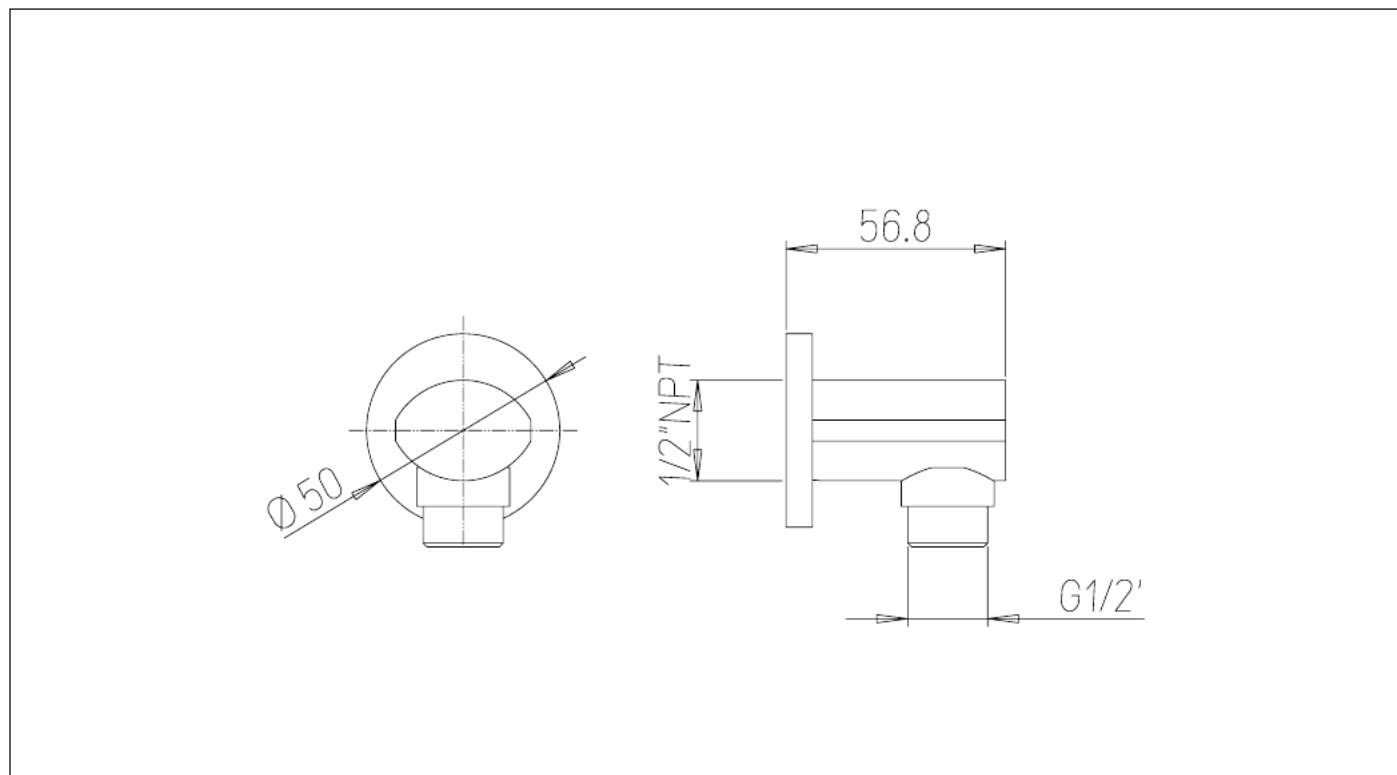

**6050300**

Round Drop Elbow

**FINISHES**

- 6050300PC Polished Chrome
- 6050300BN Brushed Nickel
- 6050300BG Brushed Gold
- 6050300BB Brushed Black

**STANDARDS**

- Compliant with ASME A112.18.1 - CSA B125.1

**FEATURES**

- Solid Brass Construction
- 1/2" NPT Connection
- Step-By-Step Installation Instructions

**DIMENSIONS**

Project \_\_\_\_\_  
Contractor \_\_\_\_\_