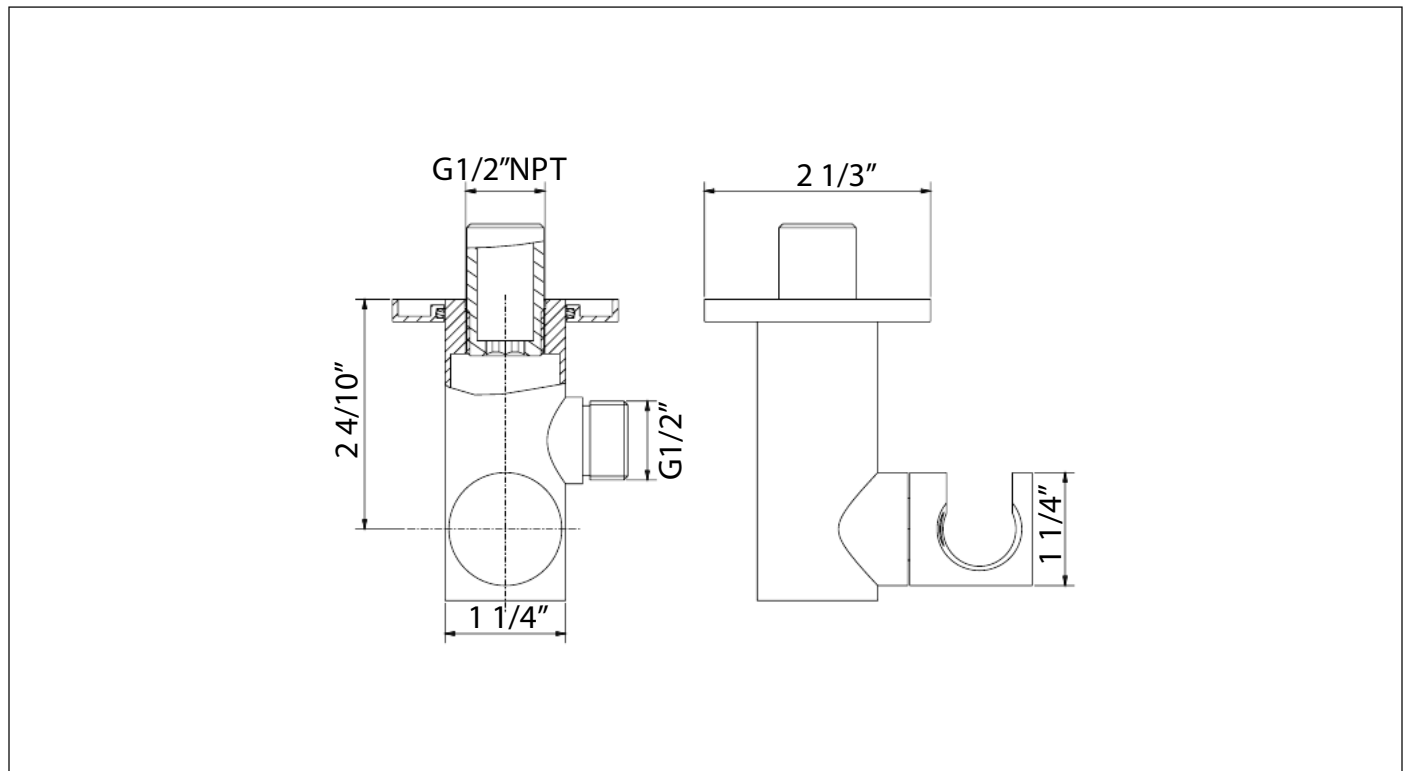

6048000

Shower Flange
with water connection

FINISHES

- 6048000PC Polished Chrome
- 6048000BN Brushed Nickel
- 6048000BG Brushed Gold
- 6048000BB Brushed Black

STANDARDS

- Compliant with ASME A112.18.1 - CSA B125.1

FEATURES

- Solid Brass Construction
- 1/2" NPT Connection
- Step-By-Step Installation Instructions

DIMENSIONS

Project _____
Contractor _____