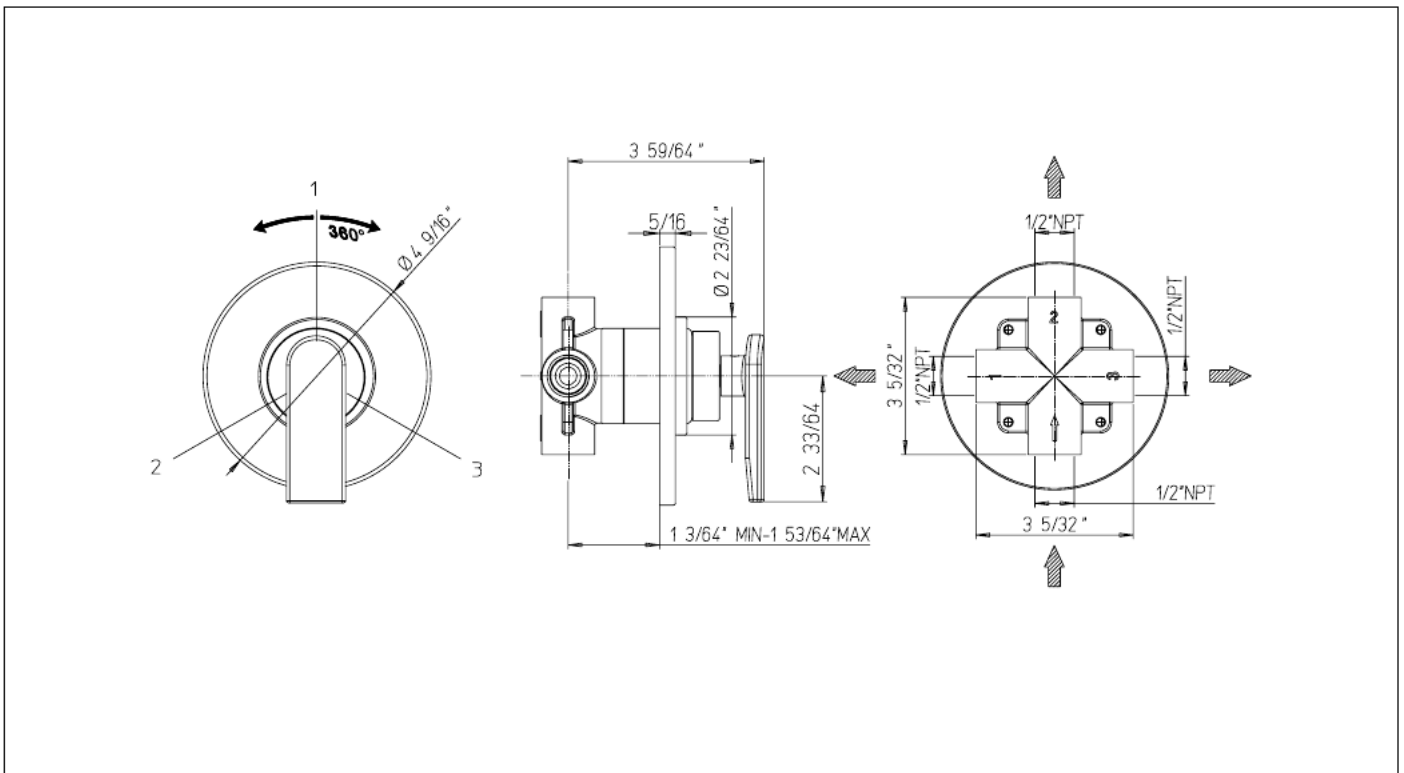

6042500

4-Port, 3 Way Diverter Valve Trim

needs rough VALVE 425

FINISHES

- 6042500PC Polished Chrome
- 6042500BG Brushed Gold
- 6042500BB Brushed Black

STANDARDS

- Compliant with ASME A112.18.1 - CSA B125.1 when sold with rough valve
- Certified by or IAPMO R&T Lab when sold with rough valve
- ADA Compliant

FEATURES

- Solid Brass Construction
- Complete Trim Kit
- Ceramic disc valve
- 3 way diverter
- Step-By-Step Installation Instructions

DIMENSIONS

Project _____
 Contractor _____