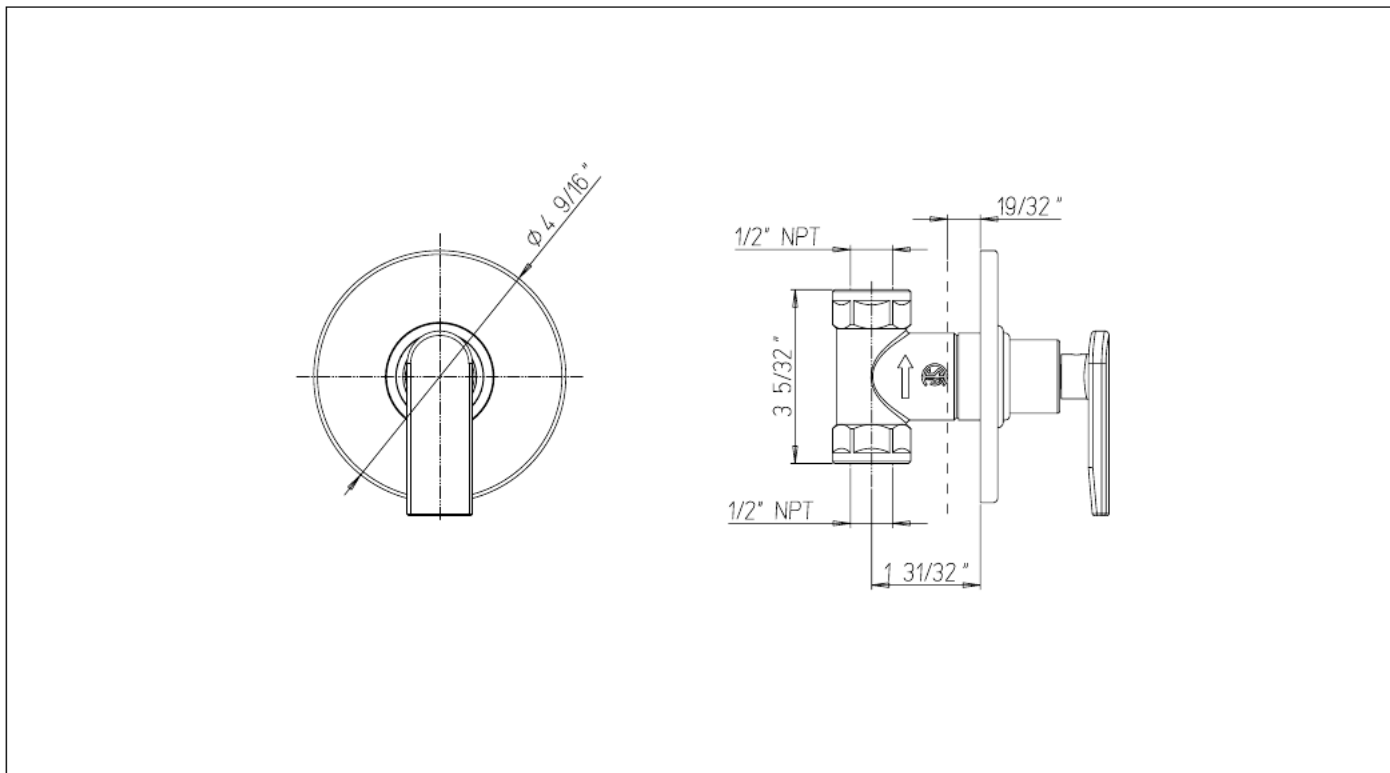

6040200

Volume Control Trim

needs rough VALVE 400 / 402

FINISHES

- 6040200PC Polished Chrome
- 6040200BG Brushed Gold
- 6040200BB Brushed Black

STANDARDS

- Compliant with ASME A112.18.1 - CSA B125.1 when sold with rough valve
- Certified by IAPMO R&T Lab when sold with rough valve
- ADA Compliant

FEATURES

- Solid Brass Construction
- Complete Trim Kit
- 1/4 turn ceramic disc valve
- Step-By-Step Installation Instructions

DIMENSIONS

Project _____
 Contractor _____