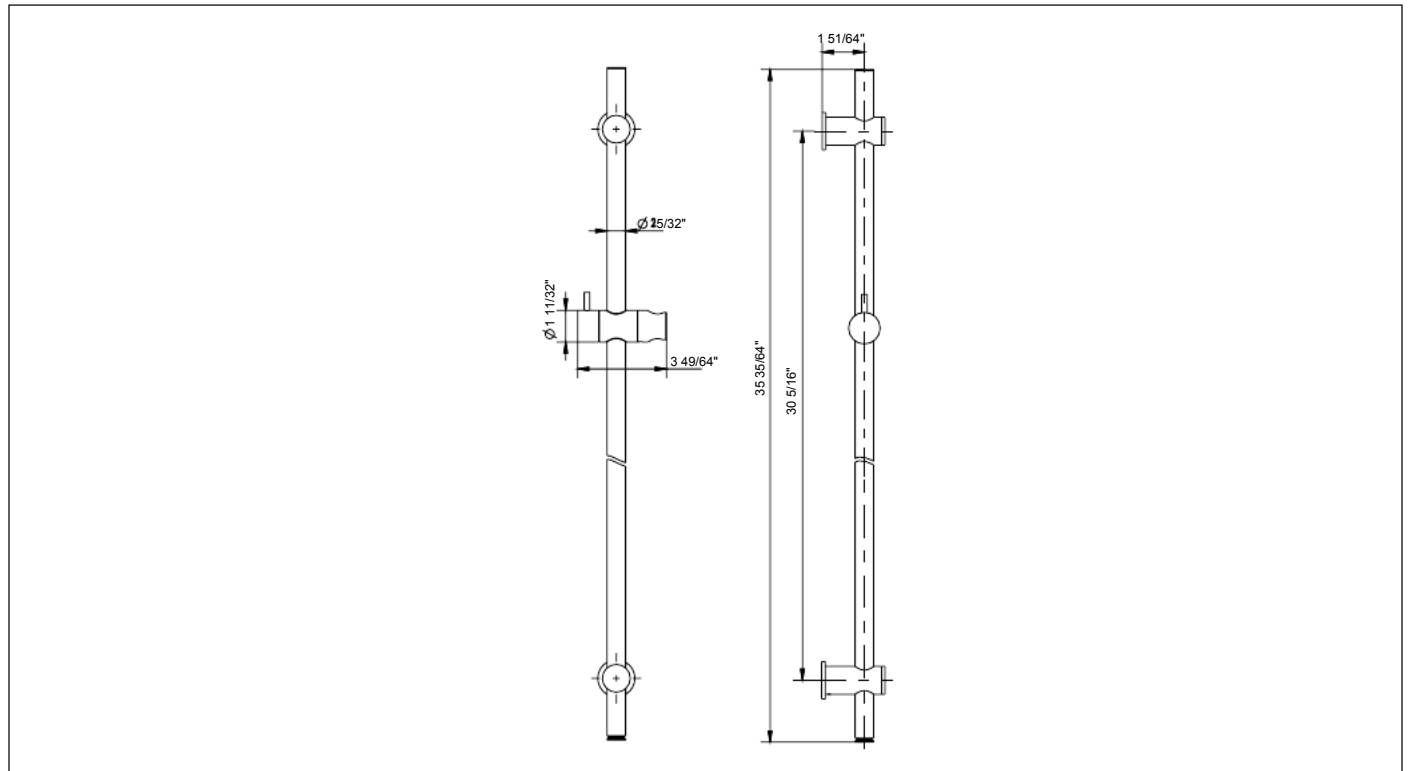

6012000

Adjustable Slide Bar
Handshower Set

FINISHES

- 6012000PC Polished Chrome
- 6012000BN Brushed Nickel
- 6012000BG Brushed Gold
- 6012000BB Brushed Black

STANDARDS

- Compliant with ASME A112.18.1 - CSA B125.1

FEATURES

- Solid Brass Construction
- 30" Slide Bar with Adjustable Bracket
- Wall Mount Bracket
- Step-By-Step Installation Instructions

DIMENSIONS

Project _____
Contractor _____