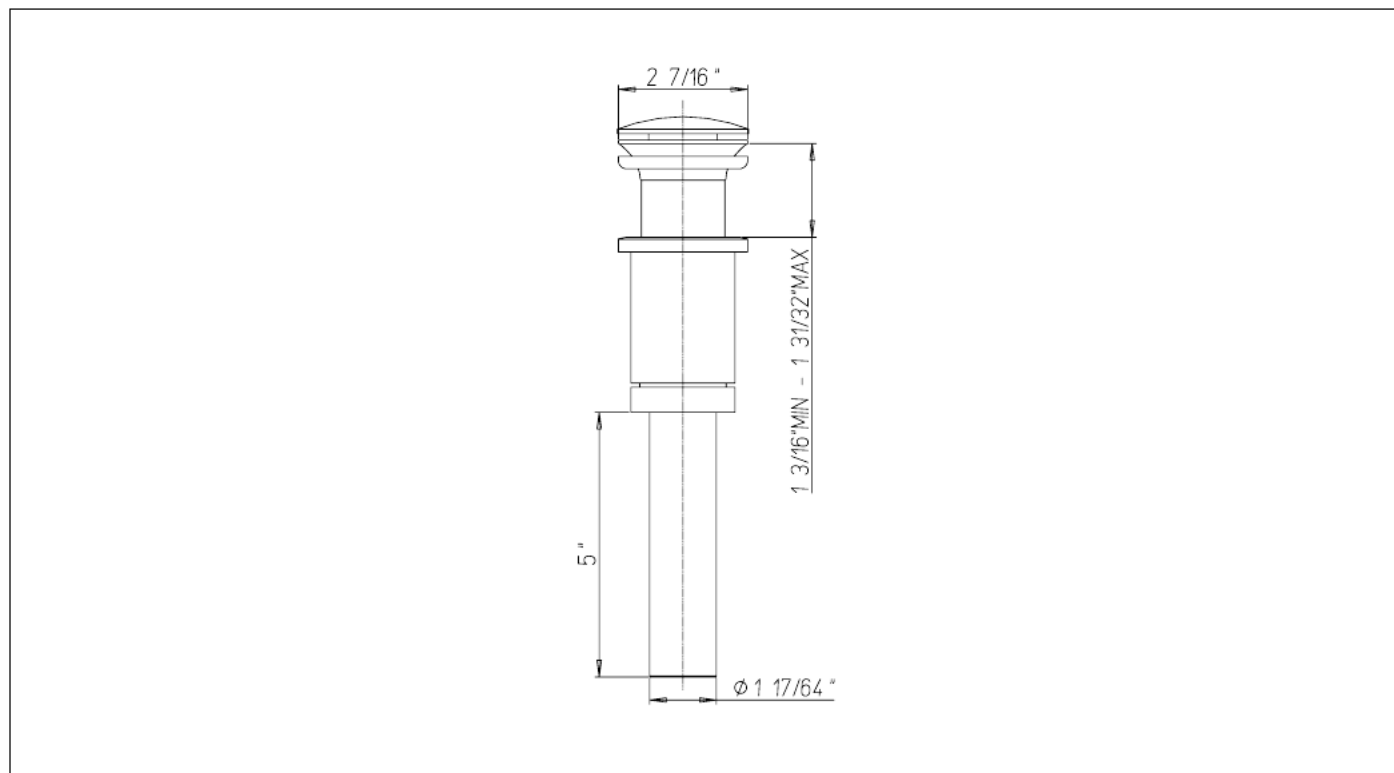

**5094500**

Push Down  
Pop Up Waste

**FINISHES**

- 5094500PC Polished Chrome
- 5094500BN Brushed Nickel
- 5094500BG Brushed Gold
- 5094500BB Brushed Black

**STANDARDS**

- Compliant with ASME A112.18.1 - CSA B125.1

**FEATURES**

- Solid Brass Construction
- Works for both applications overflow and not overflow sink
- Step-By-Step Installation Instructions

**DIMENSIONS**

Project \_\_\_\_\_  
Contractor \_\_\_\_\_