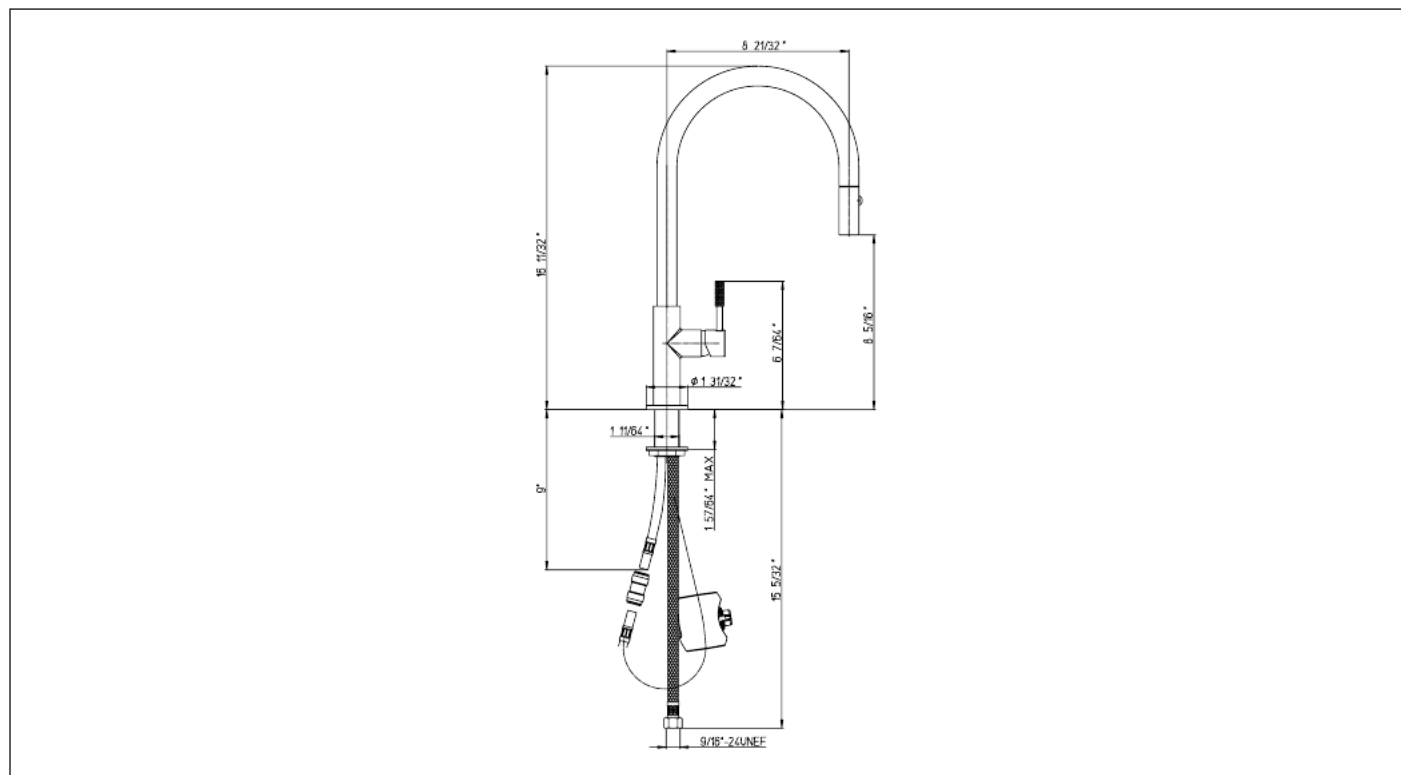

43591S0

Kitchen Pull-Down Slim

FINISHES

43591S0PC Polished Chrome
43591S0BN Brushed Nickel

STANDARDS

- Compliant with ASME A112.18.1 - CSA B125.1
- Compliant with ANSI/NSF 61
- Certified by IAPMO R&T Lab
- Meets EPA Water Sense Certification:
1.8gpm, L/min 6.8
- ADA Compliant

FEATURES

- Solid brass construction
- Single Control Operation
- 180° Spout Rotation
- 2 Function Sprayer (Spray/Stream)
- Knurled Handle
- Optional 3-hole deckplate sold separately
- Step-By-Step Installation Instructions

DIMENSIONS

Project _____
Contractor _____