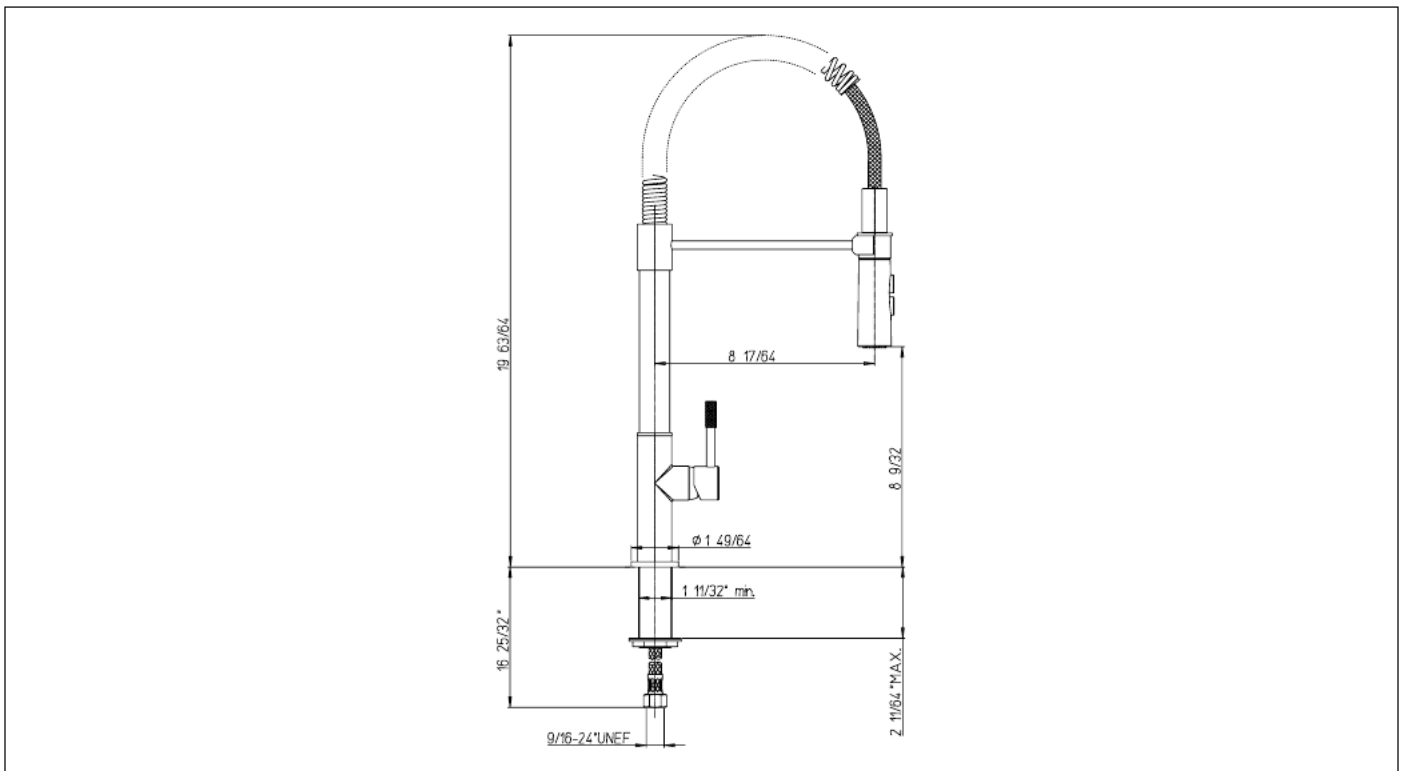

43555S0

Culinary kitchen

FINISHES

- 43555S0PC Polished Chrome
- 43555S0BN Brushed Nickel

STANDARDS

- Compliant with ASME A112.18.1 - CSA B125.1
- Compliant with ANSI/NSF 61
- Certified by IAPMO R&T Lab
- Meets EPA Water Sense Certification:
1.8gpm, L/min 6.8
- ADA Compliant

FEATURES

- Solid brass construction
- Magnetic Sprayer
- Single Control Operation
- 360° Spout Rotation
- 2 Function sprayer (Spray/Stream)
- Knurled Handle
- Optional 3-hole deckplate sold separately
- Step-By-Step Installation Instructions

DIMENSIONS

Project _____
Contractor _____